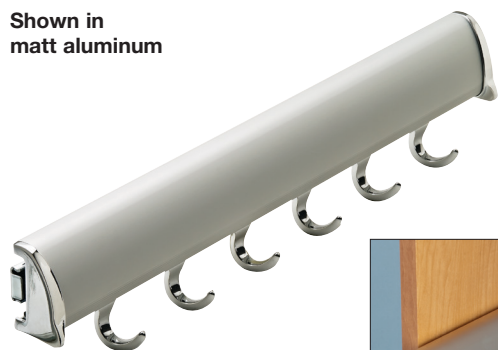

**Synergy Elite**

Shown in  
matt nickel

**Tie Rack with full extension slide**

W x H: 65 x 67 mm (2 9/16" x 2 5/8")

Material: Aluminum anodized, Zinc  
15 hook length: 301 mm (11 7/8")

Finish	Hooks & End Caps	Item No.
polished chrome	-	807.67.201
matt aluminum	chrome	807.67.401
matt nickel	-	807.67.601
brass polished	-	807.67.801
dark oil-rubbed bronze	-	807.67.101

18 hook length: 352 mm (13 7/8")

Finish	Hooks & End Caps	Item No.
polished chrome	-	807.67.203
matt aluminum	chrome	807.67.403
matt nickel	-	807.67.603
brass polished	-	807.67.803
dark oil-rubbed bronze	-	807.67.103

24 hook length: 455 mm (17 15/16")

Finish	Hooks & End Caps	Item No.
polished chrome	-	807.67.205
matt aluminum	chrome	807.67.405
matt nickel	-	807.67.605
brass polished	-	807.67.805
dark oil-rubbed bronze	-	807.67.105

4

Shown in  
matt aluminum

**Belt Rack with full extension slide**

W x H: 42 x 71 mm (1 5/8" x 2 13/16")

Material: Aluminum anodized, Zinc  
5 hook length: 301 mm (11 7/8")

Finish	Hooks & End Caps	Item No.
polished chrome	-	807.67.211
matt aluminum	chrome	807.67.411
matt nickel	-	807.67.611
brass polished	-	807.67.811
dark oil-rubbed bronze	-	807.67.111