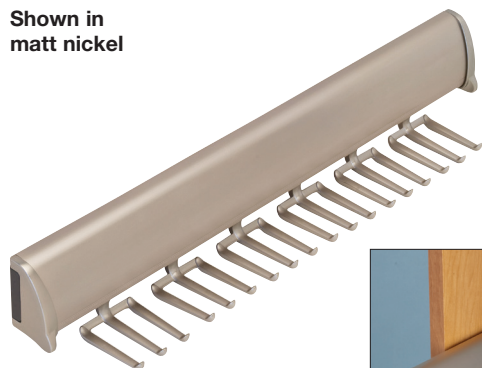

**Synergy Elite**

Shown in  
matt nickel

**Tie Rack with full extension slide**

W x H: 65 x 67 mm (2 9/16" x 2 5/8")

Material: Aluminum anodized, Zinc  
15 hook length: 301 mm (11 7/8")

Finish	Hooks & End Caps	Item No.
polished chrome	-	807.67.201
matt aluminum	chrome	807.67.401
matt nickel	-	807.67.601
brass polished	-	807.67.801
dark oil-rubbed bronze	-	807.67.101

18 hook length: 352 mm (13 7/8")

Finish	Hooks & End Caps	Item No.
polished chrome	-	807.67.203
matt aluminum	chrome	807.67.403
matt nickel	-	807.67.603
brass polished	-	807.67.803
dark oil-rubbed bronze	-	807.67.103

24 hook length: 455 mm (17 15/16")

Finish	Hooks & End Caps	Item No.
polished chrome	-	807.67.205
matt aluminum	chrome	807.67.405
matt nickel	-	807.67.605
brass polished	-	807.67.805
dark oil-rubbed bronze	-	807.67.105

4

Shown in  
matt aluminum

**Belt Rack with full extension slide**

W x H: 42 x 71 mm (1 5/8" x 2 13/16")

Material: Aluminum anodized, Zinc  
5 hook length: 301 mm (11 7/8")

Finish	Hooks & End Caps	Item No.
polished chrome	-	807.67.211
matt aluminum	chrome	807.67.411
matt nickel	-	807.67.611
brass polished	-	807.67.811
dark oil-rubbed bronze	-	807.67.111