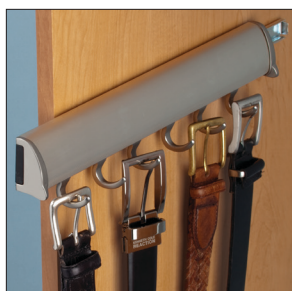

**Synergy Elite**

Shown in  
matt nickel

**Tie Rack with full extension slide**

W x H: 65 x 67 mm (2 9/16" x 2 5/8")

Material: Aluminum anodized, Zinc  
15 hook length: 301 mm (11 7/8")

Finish	Hooks & End Caps	Item No.
polished chrome	-	807.67.201
matt aluminum	chrome	807.67.401
matt nickel	-	807.67.601
brass polished	-	807.67.801
dark oil-rubbed bronze	-	807.67.101

18 hook length: 352 mm (13 7/8")

Finish	Hooks & End Caps	Item No.
polished chrome	-	807.67.203
matt aluminum	chrome	807.67.403
matt nickel	-	807.67.603
brass polished	-	807.67.803
dark oil-rubbed bronze	-	807.67.103

4

Shown in  
matt aluminum

**Belt Rack with full extension slide**

W x H: 42 x 71 mm (1 5/8" x 2 13/16")

Material: Aluminum anodized, Zinc  
5 hook length: 301 mm (11 7/8")

Finish	Hooks & End Caps	Item No.
polished chrome	-	807.67.211
matt aluminum	chrome	807.67.411
matt nickel	-	807.67.611
brass polished	-	807.67.811
dark oil-rubbed bronze	-	807.67.111