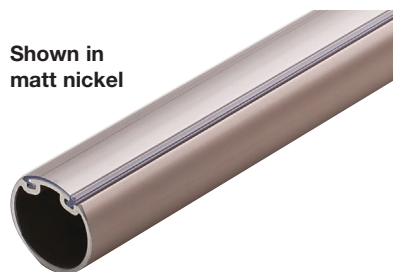

Synergy Elite

Shown in
matt aluminum

Wardrobe Tube

- Round with protective sleeve
 - Insert on top
- Øx L: 33 x 2438 (1 5/16" x 8')

Material: Aluminum, anodized; Insert: Plastic

Finish	Insert	Item No.
polished chrome	clear	801.42.240
matt aluminum	clear	801.42.440
matt nickel	clear	801.42.640
brass polished	clear	801.42.840
dark oil-rubbed bronze	black	801.42.140

Packing: 12 pcs.

Wardrobe Tube Support

- Unique two-part design allows the support to fully surround the tube ends
- Connect the wedge shaped brackets into line bore holes and side supports onto the end of the tube, then side supports onto the wedge shaped brackets
- With two pins for 5 mm holes
- 32 mm (1 1/4") spacing with an additional screw hole for side panel mounting

Material: Zinc-plated

Finish	Item No.
polished chrome	803.39.210
matt aluminum	803.39.410
matt nickel	803.39.610
brass polished	803.39.810
dark oil-rubbed bronze	803.39.110

Shown in
matt nickel

Wardrobe Tube with Supports

- Round, with protective insert on top
- Ø33 (1 5/16")

Material: Aluminum, anodized

Length	Polished Chrome	Matt Aluminum	Matt Nickel	Brass Polished	Dark Oil-Rubbed Bronze
451 (17 3/4")	801.42.255	801.42.465	801.42.655	801.42.855	801.42.155
603 (23 3/4")	801.42.256	801.42.466	801.42.656	801.42.856	801.42.156
756 (29 3/4")	801.42.257	801.42.467	801.42.657	801.42.857	801.42.157
908 (35 3/4")	801.42.258	801.42.468	801.42.658	801.42.858	801.42.158
1217 (47 15/16")	801.42.259	801.42.469	801.42.659	801.42.859	801.42.159