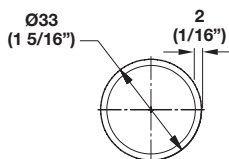

Synergy Elite

Shown in
matt aluminum

Wardrobe Tube

- Round with protective sleeve
 - Insert on top
- Øx L: 33 x 2438 (1 5/16" x 8')

Material: Aluminum, anodized; Insert: Plastic

Finish	Insert	Item No.
polished chrome	clear	801.42.240
matt aluminum	clear	801.42.440
matt nickel	clear	801.42.640
brass polished	clear	801.42.840
dark oil-rubbed bronze	black	801.42.140

Packing: 12 pcs.

Wardrobe Tube Support

- Unique two-part design allows the support to fully surround the tube ends
- Connect the wedge shaped brackets into line bore holes and side supports onto the end of the tube, then side supports onto the wedge shaped brackets
- With two pins for 5 mm holes
- 32 mm (1 1/4") spacing with an additional screw hole for side panel mounting

- Round, with protective insert on top
- Ø33 (1 5/16")

Material: Aluminum, anodized

Length	Polished Chrome	Matt Aluminum	Matt Nickel	Brass Polished	Dark Oil-Rubbed Bronze
451 (17 3/4")	801.42.255	801.42.465	801.42.655	801.42.855	801.42.155
603 (23 3/4")	801.42.256	801.42.466	801.42.656	801.42.856	801.42.156
756 (29 3/4")	801.42.257	801.42.467	801.42.657	801.42.857	801.42.157
908 (35 3/4")	801.42.258	801.42.468	801.42.658	801.42.858	801.42.158
1217 (47 15/16")	801.42.259	801.42.469	801.42.659	801.42.859	801.42.159