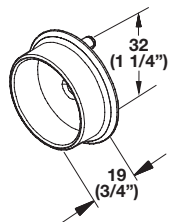

Synergy Elite

Shown in
matt aluminum

Wardrobe Tube

- Round with protective sleeve
 - Insert on top
- Øx L: 33 x 2438 (1 5/16" x 8')

Material: Aluminum, anodized; Insert: Plastic

Finish	Insert	Item No.
polished chrome	clear	801.42.240
matt aluminum	clear	801.42.440
matt nickel	clear	801.42.640
brass polished	clear	801.42.840
dark oil-rubbed bronze	black	801.42.140

Packing: 12 pcs.

Wardrobe Tube Support

- Unique two-part design allows the support to fully surround the tube ends
- Connect the wedge shaped brackets into line bore holes and side supports onto the end of the tube, then side supports onto the wedge shaped brackets
- With two pins for 5 mm holes
- 32 mm (1 1/4") spacing with an additional screw hole for side panel mounting

- Round, with protective insert on top
- Ø33 (1 5/16")

Material: Aluminum, anodized

Length	Polished Chrome	Matt Aluminum	Matt Nickel	Brass Polished	Dark Oil-Rubbed Bronze
451 (17 3/4")	801.42.255	801.42.465	801.42.655	801.42.855	801.42.155
603 (23 3/4")	801.42.256	801.42.466	801.42.656	801.42.856	801.42.156
756 (29 3/4")	801.42.257	801.42.467	801.42.657	801.42.857	801.42.157
908 (35 3/4")	801.42.258	801.42.468	801.42.658	801.42.858	801.42.158
1217 (47 15/16")	801.42.259	801.42.469	801.42.659	801.42.859	801.42.159

Set Supplied With

- 1 tube
- 2 supports

Flat head screws

Pages 11.137-11.138,11.140

Dimensional data not binding. We reserve the right to alter specifications without notice.