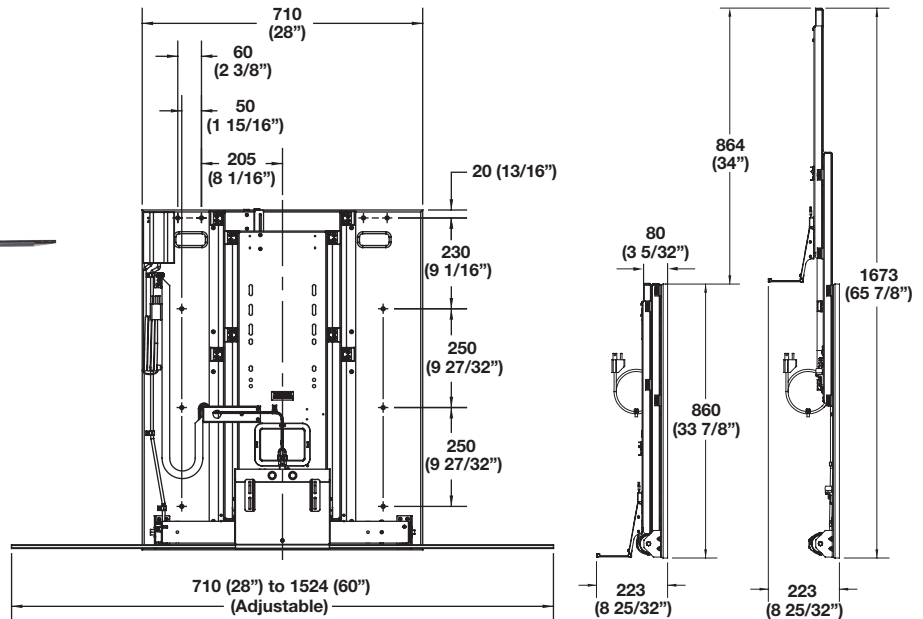

### Accuride

- Pre-mounted to backboard for easy installation
- Auto-reverse changes direction of movement when the reversal deck encounters an obstruction as the lift lowers
- Minimum inside cabinet dimensions (W x D x H): 28" x 10" x 34" (overlay), 34 3/4" (inset)
- Maximum TV dimensions: 50" diagonal, 33 1/2" high
- Maximum weight capacity: 120 lbs.
- Hole and slot pattern accommodates a wide variety of TV mounting brackets

### CB Lift 050 - Quick Lift

Material: Steel

Color	Item No.
black	421.68.390

### Fixed Lid Bracket Kit

Material: Steel

Color	Item No.
black	421.68.399

Dimensional data not binding. We reserve the right to alter specifications without notice.

Dimensions in mm  
Inches are approximate