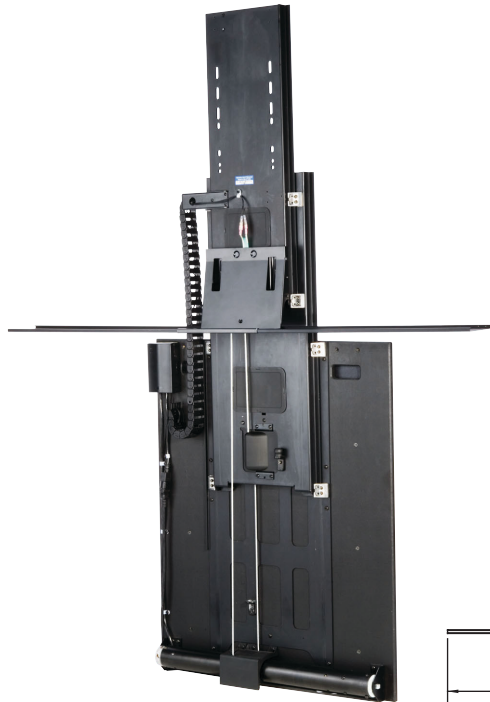

### Accuride

- Pre-mounted to backboard for easy installation
- Auto-reverse changes direction of movement when the reversal deck encounters an obstruction as the lift lowers
- Minimum inside cabinet dimensions (W x D x H): 28" x 10" x 34" (overlay), 34 3/4" (inset)
- Maximum TV dimensions: 50" diagonal, 33 1/2" high
- Maximum weight capacity: 120 lbs.
- Hole and slot pattern accommodates a wide variety of TV mounting brackets

### CB Lift 050 - Quick Lift

Material: Steel

Color	Item No.
black	421.68.390

### Supplied With

Remote control  
Screws

### Fixed Lid Bracket Kit

Material: Steel

Color	Item No.
black	421.68.399

Dimensional data not binding. We reserve the right to alter specifications without notice.

Dimensions in mm  
Inches are approximate