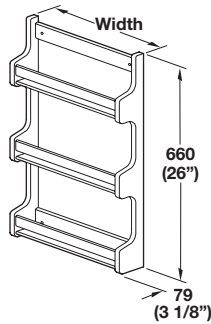

Tray Divider

- For 12" wide cabinets
- Convenient dividers for baking sheets, platters, pans and lids
- 3" spacing between dividers
- Can be cut down for narrow opening

Material: Maple

	Item No.
	545.47.199

Door Mount Spice Rack

- For left or right hand installation
- Mount behind 12", 15", 18" or larger doors
- Store containers up to Ø1 1/2"

Material: Maple

Width	Item No.
241 (9 1/2")	543.39.100
318 (12 1/2")	543.39.101
394 (15 1/2")	543.39.102

Dimensional data not binding. We reserve the right to alter specifications without notice.

Dimensions in mm
Inches are approximate