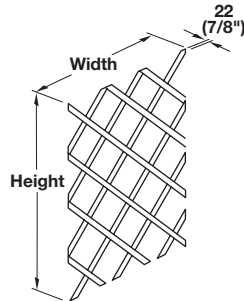

3

**Wine Lattice**

- Cut-to-size
- Staves are 19 mm (3/4") wide
- Stores 14, 17, 22, or 31 bottles

Width x Height	Maple	Cherry
432 x 737 (17" x 29")	541.98.170	541.98.670
432 x 914 (17" x 36")	541.98.171	541.98.671
584 x 737 (23" x 29")	541.98.172	541.98.672
584 x 1067 (23" x 42")	541.98.173	541.98.673

**Supplied With**

Front and back racks

**Plate Rack**

- Accommodates up to 13 plates
- Spacing between rails: 41 or 51 mm (1 5/8 or 2") on center
- 3 middle rails are removable for easy access
- Can be trimmed to any size
- Rails: Ø10 mm (3/8")

Wood species	Item No.
maple	541.98.160
cherry	541.98.660

**Supplied With**

Front and back rails

**Bottle Rack**

- Can be trimmed to fit 457 or 762 mm (18 or 30") spaces
- 24" width stores 5 bottles; 48" width stores 10 bottles

Width	Maple	Cherry
610 (24")	541.98.196	541.98.696
1219 (48")	541.98.199	541.98.699

**Supplied With**

Front and back rails

**Stemware Rack**

- Accommodates most stemware styles
- Glass hangs from base

Width	Maple	Cherry
457 (18")	541.98.184	541.98.684
762 (30")	541.98.187	541.98.687
914 (36")	541.98.188	541.98.688