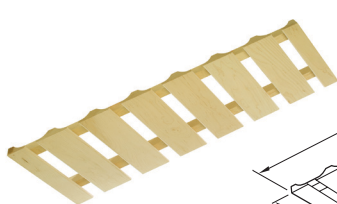

**Supplied With**

Front and back racks

**Plate Rack**

- Accommodates up to 13 plates
- Spacing between rails: 41 or 51 mm (1 5/8 or 2") on center
- 3 middle rails are removable for easy access
- Can be trimmed to any size
- Rails: Ø10 mm (3/8")

Wood species	Item No.
maple	541.98.160
cherry	541.98.660

**Supplied With**

Front and back rails

**Bottle Rack**

- Can be trimmed to fit 457 or 762 mm (18 or 30") spaces
- 24" width stores 5 bottles; 48" width stores 10 bottles

Width	Maple	Cherry
610 (24")	541.98.196	541.98.696
1219 (48")	541.98.199	541.98.699

**Supplied With**

Front and back rails

**Stemware Rack**

- Accommodates most stemware styles
- Glass hangs from base

Width	Maple	Cherry
457 (18")	541.98.184	541.98.684
762 (30")	541.98.187	541.98.687
914 (36")	541.98.188	541.98.688