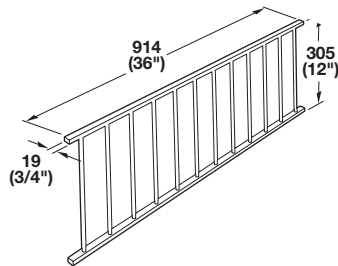

3

**Wine Lattice**

- Cut-to-size
- Staves are 19 mm (3/4") wide
- Stores 14, 17, 22, or 31 bottles

Width x Height	Maple	Cherry
432 x 737 (17" x 29")	541.98.170	541.98.670
432 x 914 (17" x 36")	541.98.171	541.98.671
584 x 737 (23" x 29")	541.98.172	541.98.672
584 x 1067 (23" x 42")	541.98.173	541.98.673

**Supplied With**

Front and back racks

**Plate Rack**

- Accommodates up to 13 plates
- Spacing between rails: 41 or 51 mm (1 5/8 or 2") on center
- 3 middle rails are removable for easy access
- Can be trimmed to any size
- Rails: Ø10 mm (3/8")

Wood species	Item No.
maple	541.98.160
cherry	541.98.660

**Supplied With**

Front and back rails

**Bottle Rack**

- Can be trimmed to fit 457 or 762 mm (18 or 30") spaces
- 24" width stores 5 bottles; 48" width stores 10 bottles

Width	Maple	Cherry
610 (24")	541.98.196	541.98.696
1219 (48")	541.98.199	541.98.699

**Supplied With**

Front and back rails

**Stemware Rack**

- Accommodates most stemware styles
- Glass hangs from base

Width	Maple	Cherry
457 (18")	541.98.184	541.98.684
762 (30")	541.98.187	541.98.687
914 (36")	541.98.188	541.98.688