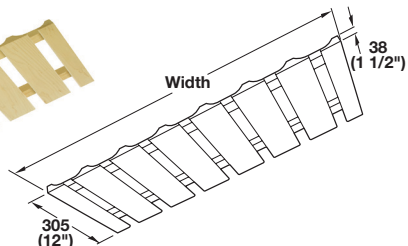

3

**Wine Lattice**

- Cut-to-size
- Staves are 19 mm (3/4") wide
- Stores 14, 17, 22, or 31 bottles

Width x Height	Maple	Cherry
432 x 737 (17" x 29")	541.98.170	541.98.670
432 x 914 (17" x 36")	541.98.171	541.98.671
584 x 737 (23" x 29")	541.98.172	541.98.672
584 x 1067 (23" x 42")	541.98.173	541.98.673

**Supplied With**

Front and back racks

**Plate Rack**

- Accommodates up to 13 plates
- Spacing between rails: 41 or 51 mm (1 5/8 or 2") on center
- 3 middle rails are removable for easy access
- Can be trimmed to any size
- Rails: Ø10 mm (3/8")

Wood species	Item No.
maple	541.98.160
cherry	541.98.660

**Supplied With**

Front and back rails

**Bottle Rack**

- Can be trimmed to fit 457 or 762 mm (18 or 30") spaces
- 24" width stores 5 bottles; 48" width stores 10 bottles

Width	Maple	Cherry
610 (24")	541.98.196	541.98.696
1219 (48")	541.98.199	541.98.699

**Supplied With**

Front and back rails

**Stemware Rack**

- Accommodates most stemware styles
- Glass hangs from base

Width	Maple	Cherry
457 (18")	541.98.184	541.98.684
762 (30")	541.98.187	541.98.687
914 (36")	541.98.188	541.98.688