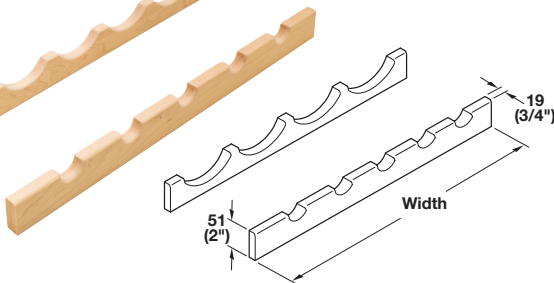

3

**Wine Lattice**

- Cut-to-size
- Staves are 19 mm (3/4") wide
- Stores 14, 17, 22, or 31 bottles

Width x Height	Maple	Cherry
432 x 737 (17" x 29")	541.98.170	541.98.670
432 x 914 (17" x 36")	541.98.171	541.98.671
584 x 737 (23" x 29")	541.98.172	541.98.672
584 x 1067 (23" x 42")	541.98.173	541.98.673

**Supplied With**

Front and back racks

**Plate Rack**

- Accommodates up to 13 plates
- Spacing between rails: 41 or 51 mm (1 5/8 or 2") on center
- 3 middle rails are removable for easy access
- Can be trimmed to any size
- Rails: Ø10 mm (3/8")

Wood species	Item No.
maple	541.98.160
cherry	541.98.660

**Supplied With**

Front and back rails

**Bottle Rack**

- Can be trimmed to fit 457 or 762 mm (18 or 30") spaces
- 24" width stores 5 bottles; 48" width stores 10 bottles

Width	Maple	Cherry
610 (24")	541.98.196	541.98.696
1219 (48")	541.98.199	541.98.699

**Supplied With**

Front and back rails

**Stemware Rack**

- Accommodates most stemware styles
- Glass hangs from base

Width	Maple	Cherry
457 (18")	541.98.184	541.98.684
762 (30")	541.98.187	541.98.687
914 (36")	541.98.188	541.98.688