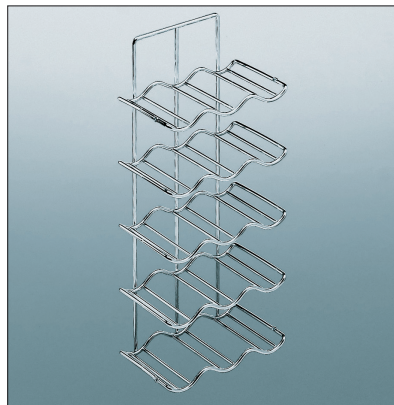

3

Baking Rack Support

- Screw-mounted to cabinet base
- W x D x H: 75 x 300 x 250 mm (3 x 12 x 10")

Material: Steel

| Finish | Item No. |
|-----------|------------|
| champagne | 540.42.800 |
| chrome | 540.42.200 |

Wine Rack

- Holds 15 bottles
- Screw-mounted to side panel of cabinet
- W x D x H: 260 x 185 x 624 mm (10 1/4 x 7 1/4 x 24 9/16")

Material: Steel

| Finish | Item No. |
|-----------|------------|
| champagne | 541.92.800 |
| chrome | 541.92.200 |