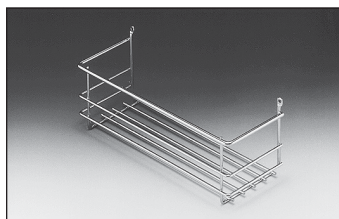

**Racks, Baskets and Fences**

**Spice Rack**

- With screw-mounting eyes
  - Number of shelves: 4
- Depth: 66 mm (2 5/8")

Material: Steel

W x H	Champagne	Chrome
244 x 395 (9 5/8 x 15 9/16")	543.19.860	543.19.260
391 x 395 (15 3/8 x 15 9/16")	543.19.880	543.19.280

**Supplied With**

Screw-mounting eyes

**Multi-purpose Basket**

- Three-sided
- W x D x H: 312 x 101 x 112 mm (12 1/4 x 4 x 4 1/2")

Material: Steel

Finish	Item No.
champagne	540.36.807
chrome	540.36.207

**Supplied With**

Screw-mounting eyes

**Door Basket**

- Screw-mounted
  - With plexiglass liner
- W x D x H: 260 x 90 x 63 mm (10 1/4 x 3 1/2 x 2 1/2")

Material: Steel

Finish	Item No.
champagne	543.21.829
chrome	543.21.229

**Fence**

- For wood shelves
  - Press-fits in 5 mm diameter drilled holes
- Height: 39 mm (1 1/2")

Material: Steel; Finish: chrome

Length	# Press fit plugs	Item No.
248 (9 3/4")	2	547.51.218
298 (11 3/4")	2	547.51.227
248 (13 3/4")	2	547.51.236
398 (15 3/4")	2	547.51.245
448 (17 5/8")	3	547.51.254
548 (21 1/2")	3	547.51.263