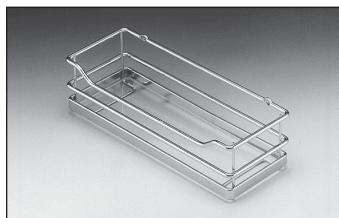

**Racks, Baskets and Fences**

**Spice Rack**

- With screw-mounting eyes
  - Number of shelves: 4
- Depth: 66 mm (2 5/8")

Material: Steel

W x H	Champagne	Chrome
244 x 395 (9 5/8 x 15 9/16")	543.19.860	543.19.260
391 x 395 (15 3/8 x 15 9/16")	543.19.880	543.19.280

**Supplied With**

Screw-mounting eyes

**Multi-purpose Basket**

- Three-sided
- W x D x H: 312 x 101 x 112 mm (12 1/4 x 4 x 4 1/2")

Material: Steel

Finish	Item No.
champagne	540.36.807
chrome	540.36.207

**Supplied With**

Screw-mounting eyes

**Door Basket**

- Screw-mounted
  - With plexiglass liner
- W x D x H: 260 x 90 x 63 mm (10 1/4 x 3 1/2 x 2 1/2")

Material: Steel

Finish	Item No.
champagne	543.21.829
chrome	543.21.229

**Fence**

- For wood shelves
  - Press-fits in 5 mm diameter drilled holes
- Height: 39 mm (1 1/2")

Material: Steel; Finish: chrome

Length	# Press fit plugs	Item No.
248 (9 3/4")	2	547.51.218
298 (11 3/4")	2	547.51.227
248 (13 3/4")	2	547.51.236
398 (15 3/4")	2	547.51.245
448 (17 5/8")	3	547.51.254
548 (21 1/2")	3	547.51.263