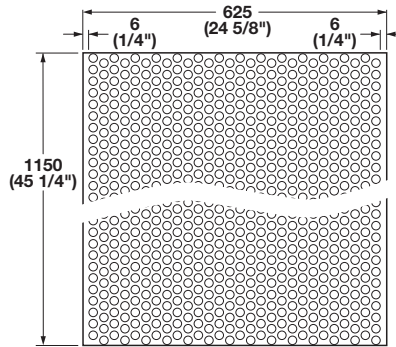

Mats

White

Gray/Stainless

Maple

Under-sink Mat

- Cut-to-size to fit in sink cabinet
- Unique dimples collect water or other liquids to prevent damage to cabinet
- Dimples can collect up to 1 gallon water per 6 square feet
W x L: 625 x 1150 mm (24 5/8" x 45 1/4")

Material: Polystyrene

Color/Finish	Item No.
white	547.91.703
gray/stainless	547.91.550
maple	547.91.705

Non-slip Mat

- Cut-to-size non-slip mats prevent sliding or movement of items on shelves, drawers, etc.
- Translucent mat is ideal for glass applications as the surface remains visible but protected, offering slip resistance and noise prevention
- High quality acoustic
W x L: 1.5 x 10 m (59 x 32' 8")

Material: Synthetic Rubber with non-slip surface

Color	Item No.
white	547.90.710
translucent	547.90.412
silver	547.90.910
beige	547.90.413
gray	547.90.509
champagne	547.90.009

W x L: 600 x 1500 mm (23 5/8 x 59")

Champagne

Gray

Silver

White

Translucent

Beige

Dimensions in mm
Inches are approximate