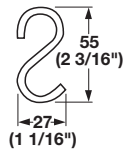

**Kitchen Rail System**

3

**Railing Post**

- Press-fits over fastening screw (included)
- With M4 set screw and hex key to secure rail

Material: Zinc

Finish	Item No.
chrome polished	522.02.212

**Railing Post**

- Press-fits over fastening screw (included)
- With M4 set screw and hex key to secure rail

Material: Zinc

Finish	Item No.
stainless steel	522.42.000

**Dowel Connector**

- Plugs into kitchen rails and elbow sections

Material: Plastic

Color	Item No.
white	520.72.090

**S-Hook**

- For railing

Material: Steel

Finish	Item No.
chrome polished	522.04.207

Dimensions in mm  
Inches are approximate