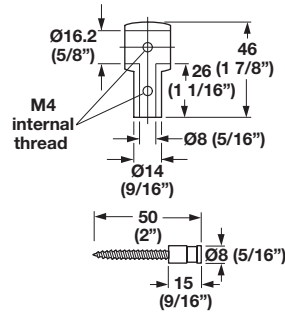

**Kitchen Rail System**

3

**Railing Post**

- Press-fits over fastening screw (included)
- With M4 set screw and hex key to secure rail

Material: Zinc

Finish	Item No.
chrome polished	522.02.212

**Railing Post**

- Press-fits over fastening screw (included)
- With M4 set screw and hex key to secure rail

Material: Zinc

Finish	Item No.
stainless steel	522.42.000

**Dowel Connector**

- Plugs into kitchen rails and elbow sections

Material: Plastic

Color	Item No.
white	520.72.090

**S-Hook**

- For railing

Material: Steel

Finish	Item No.
chrome polished	522.04.207

Dimensions in mm  
Inches are approximate