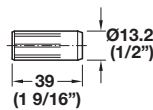

**Kitchen Rail System**

3

**Railing Post**

- Press-fits over fastening screw (included)
- With M4 set screw and hex key to secure rail

Material: Zinc

Finish	Item No.
chrome polished	522.02.212

**Railing Post**

- Press-fits over fastening screw (included)
- With M4 set screw and hex key to secure rail

Material: Zinc

Finish	Item No.
stainless steel	522.42.000

**Dowel Connector**

- Plugs into kitchen rails and elbow sections

Material: Plastic

Color	Item No.
white	520.72.090

**S-Hook**

- For railing

Material: Steel

Finish	Item No.
chrome polished	522.04.207

Dimensions in mm  
Inches are approximate