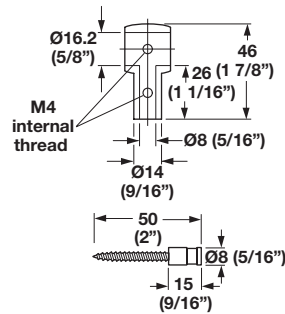

**Kitchen Rail System**

3

**Railing Post**

- Press-fits over fastening screw (included)
- With M4 set screw and hex key to secure rail

Material: Zinc

Finish	Item No.
chrome polished	522.02.212

**Railing Post**

- Press-fits over fastening screw (included)
- With M4 set screw and hex key to secure rail

Material: Zinc

Finish	Item No.
stainless steel	522.42.000

**Dowel Connector**

- Plugs into kitchen rails and elbow sections

Material: Plastic

Color	Item No.
white	520.72.090

**S-Hook**

- For railing

Material: Steel

Finish	Item No.
chrome polished	522.04.207

Dimensions in mm  
Inches are approximate