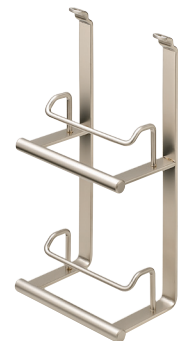

Backsplash Railing System

- Easy to clean rail with concealed screw attachment
- Individual components can be positioned separately

Rail

Material: Mounting rail: Plastic; Color: gray; Cover: Stainless Steel

Material: Steel, plated

Support Rails/Shelf	Item No.
nickel matt/stainless steel	521.61.620

Wine Bottle and Glass Shelf

- Holds up to 3 wine bottles and 4 glasses
- W x D x H: 380 x 190 x 275 mm (15 x 7 1/2 x 10 7/8")

Material: Steel, plated

Finish	Item No.
nickel matt/stainless steel	521.61.625

Paper Towel Holder

- For junior rolls only
- W x D x H: 352 x 150 x 255 mm (13 7/8 x 6 x 10")

Material: Steel, plated

Finish	Item No.
nickel matt	521.61.611

Lid Holder

- Holds 2 pan lids
- W x D x H: 115 x 80 x 255 mm (4 1/2 x 3 1/8 x 10")

Material: Steel, plated

Finish	Item No.
nickel matt	521.61.630

Dimensional data not binding. We reserve the right to alter specifications without notice.