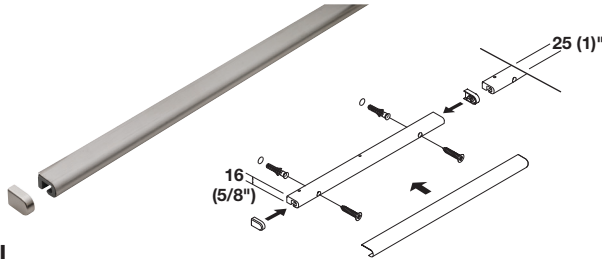

Backsplash Railing System

- Easy to clean rail with concealed screw attachment
- Individual components can be positioned separately

Rail

Material: Mounting rail: Plastic; Color: gray; Cover: Stainless Steel

Length	Item No.
600 (23 5/8")	521.60.606
900 (35 1/2")	521.60.609
1200 (47 1/4")	521.60.612
1500 (59 1/16")	521.60.615

Supplied With

Mounting material

Multi-purpose Shelf

W x D x H: 440 x 150 x 275 mm (17 3/8 x 6 x 10 7/8")

Material: Steel, plated

Support Rails/Shelf	Item No.
nickel matt/stainless steel	521.61.620

Wine Bottle and Glass Shelf

- Holds up to 3 wine bottles and 4 glasses
- W x D x H: 380 x 190 x 275 mm (15 x 7 1/2 x 10 7/8")

Material: Steel, plated

Finish	Item No.
nickel matt/stainless steel	521.61.626

Spice Rack

- With 2 shelves
- For jars up to Ø x H: 59 x 110 mm (2 3/8" x 4 3/8")
- W x D x H: 380 x 80 x 275 mm (15 x 3 1/8 x 10 7/8")