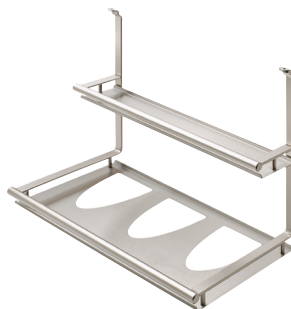

Backsplash Railing System

- Easy to clean rail with concealed screw attachment
- Individual components can be positioned separately

Rail

Material: Mounting rail: Plastic; Color: gray; Cover: Stainless Steel

Length	Item No.
600 (23 5/8")	521.60.606
900 (35 1/2")	521.60.609
1200 (47 1/4")	521.60.612
1500 (59 1/16")	521.60.615

Supplied With

Mounting material

Multi-purpose Shelf

W x D x H: 440 x 150 x 275 mm (17 3/8 x 6 x 10 7/8")

Material: Steel, plated

Support Rails/Shelf	Item No.
nickel matt/stainless steel	521.61.620

Wine Bottle and Glass Shelf

- Holds up to 3 wine bottles and 4 glasses
- W x D x H: 380 x 190 x 275 mm (15 x 7 1/2 x 10 7/8")

Material: Steel, plated

Finish	Item No.
nickel matt/stainless steel	521.61.626

Spice Rack

- With 2 shelves
- For jars up to Ø x H: 59 x 110 mm (2 3/8" x 4 3/8")
- W x D x H: 380 x 80 x 275 mm (15 x 3 1/8 x 10 7/8")