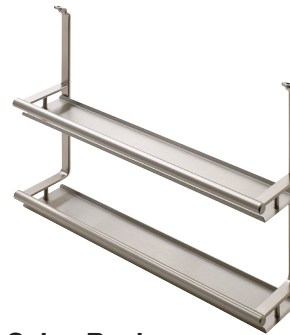

Backsplash Railing System

- Easy to clean rail with concealed screw attachment
- Individual components can be positioned separately

Rail

Material: Mounting rail: Plastic; Color: gray; Cover: Stainless Steel

Length	Item No.
600 (23 5/8")	521.60.606
900 (35 1/2")	521.60.609
1200 (47 1/4")	521.60.612
1500 (59 1/16")	521.60.615

Supplied With

Mounting material

Multi-purpose Shelf

W x D x H: 440 x 150 x 275 mm (17 3/8 x 6 x 10 7/8")

Material: Steel, plated

Support Rails/Shelf	Item No.
nickel matt/stainless steel	521.61.620

Wine Bottle and Glass Shelf

- Holds up to 3 wine bottles and 4 glasses
- W x D x H: 380 x 190 x 275 mm (15 x 7 1/2 x 10 7/8")

Material: Steel, plated

Finish	Item No.
nickel matt/stainless steel	521.61.626

Spice Rack

- With 2 shelves
- For jars up to Ø x H: 59 x 110 mm (2 3/8" x 4 3/8")
- W x D x H: 380 x 80 x 275 mm (15 x 3 1/8 x 10 7/8")