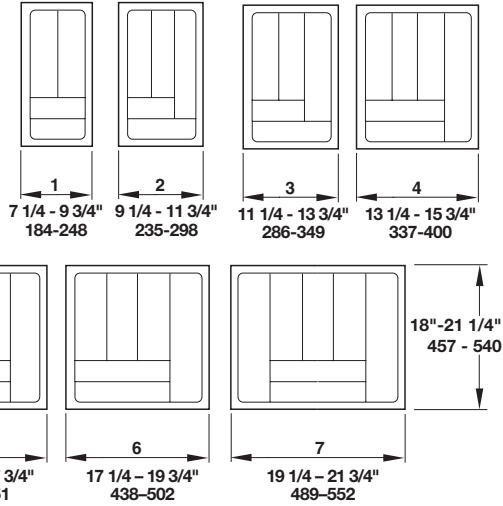

Cutlery Tray & Spice Drawer Insert

3

Cutlery Tray

- Can be trimmed to fit drawer
 - For drawer inside depths: 457 to 540 mm (18 to 21 1/4")
 - For drawer inside widths: 184 to 552 mm (7 1/4 to 21 3/4")
- Material thickness: 2 mm
 H x D: 57 x 457 to 540 mm (2 1/4 x 18 to 21 1/4")

Material: Plastic; Color: white gloss

| Size | Tray width minimum | Tray width maximum | Item No. |
|------|--------------------|--------------------|------------|
| 1 | 184 (7 1/4") | 248 (9 3/4") | 556.61.710 |
| 2 | 235 (9 1/4") | 298 (11 3/4") | 556.61.720 |
| 3 | 286 (11 1/4") | 349 (13 3/4") | 556.61.730 |
| 4 | 337 (13 1/4") | 400 (15 3/4") | 556.61.740 |
| 5 | 387 (15 1/4") | 451 (17 3/4") | 556.61.750 |
| 6 | 438 (17 1/4") | 502 (19 3/4") | 556.61.760 |
| 7 | 489 (19 1/4") | 552 (21 3/4") | 556.61.770 |

Cutlery Tray

- With large compartments
- Material thickness: 2 mm
 H x D: 57 x 457 to 540 mm (2 1/4 x 18 to 21 1/4")

Material: Plastic; Color: white gloss

| Size | Tray width minimum | Tray width maximum | Item No. |
|------|--------------------|--------------------|------------|
| 1 | 286 (11 1/4") | 349 (13 3/4") | 556.64.730 |
| 2 | 337 (13 1/4") | 400 (15 3/4") | 556.64.740 |
| 3 | 387 (15 1/4") | 451 (17 3/4") | 556.64.750 |
| 4 | 489 (19 1/4") | 552 (21 3/4") | 556.64.770 |

Spice Drawer Insert

- Can be trimmed to fit drawers up to 1300 mm (51 1/8")
 - For storage of average sized spice jars
 - Minimum inside drawer height of 3 1/4" required
- Material thickness: 3 mm
 D x W: 1300 x 550 mm (51 1/8 x 21 5/8")