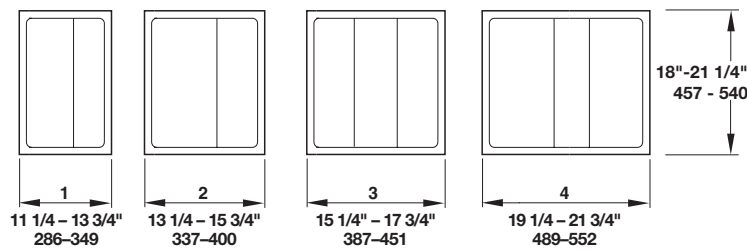

Cutlery Tray & Spice Drawer Insert

3

Cutlery Tray

- Can be trimmed to fit drawer
 - For drawer inside depths: 457 to 540 mm (18 to 21 1/4")
 - For drawer inside widths: 184 to 552 mm (7 1/4 to 21 3/4")
- Material thickness: 2 mm
 H x D: 57 x 457 to 540 mm (2 1/4 x 18 to 21 1/4")

Material: Plastic; Color: white gloss

| Size | Tray width minimum | Tray width maximum | Item No. |
|------|--------------------|--------------------|------------|
| 1 | 184 (7 1/4") | 248 (9 3/4") | 556.61.710 |
| 2 | 235 (9 1/4") | 298 (11 3/4") | 556.61.720 |
| 3 | 286 (11 1/4") | 349 (13 3/4") | 556.61.730 |
| 4 | 337 (13 1/4") | 400 (15 3/4") | 556.61.740 |
| 5 | 387 (15 1/4") | 451 (17 3/4") | 556.61.750 |
| 6 | 438 (17 1/4") | 502 (19 3/4") | 556.61.760 |
| 7 | 489 (19 1/4") | 552 (21 3/4") | 556.61.770 |

Cutlery Tray

- With large compartments
- Material thickness: 2 mm
 H x D: 57 x 457 to 540 mm (2 1/4 x 18 to 21 1/4")

Material: Plastic; Color: white gloss

| Size | Tray width minimum | Tray width maximum | Item No. |
|------|--------------------|--------------------|------------|
| 1 | 286 (11 1/4") | 349 (13 3/4") | 556.64.730 |
| 2 | 337 (13 1/4") | 400 (15 3/4") | 556.64.740 |
| 3 | 387 (15 1/4") | 451 (17 3/4") | 556.64.750 |
| 4 | 489 (19 1/4") | 552 (21 3/4") | 556.64.770 |

Spice Drawer Insert

- Can be trimmed to fit drawers up to 1300 mm (51 1/8")
 - For storage of average sized spice jars
 - Minimum inside drawer height of 3 1/4" required
- Material thickness: 3 mm
 D x W: 1300 x 550 mm (51 1/8 x 21 5/8")