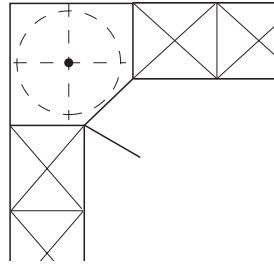

Twister

3

Non
Slip

Arena Plus Set

- No center post, axle is offset to side allowing for maximum storage
- Height adjustable post with adjustable shelves

Ø500 mm (19 3/4")

Material: Shelf: Melamine; Surround and Post: Steel

Height	Number of Shelves	Champagne/Maple	Chrome/Maple	Chrome/White
527-638 (20 3/4"-25 1/8")	2	542.91.811	542.91.111	542.92.211
643-768 (25 15/16"-30 1/4")	2	542.91.812	542.91.112	542.92.212
813-921 (32"-36 1/4")	3	542.91.813	542.91.113	542.92.213
965-1073 (38"-42 1/4")	3	542.91.814	542.91.114	542.92.214

Supplied With

Shelves
Post
Mounting hardware

Dimensional data not binding. We reserve the right to alter specifications without notice.

Dimensions in mm
Inches are approximate