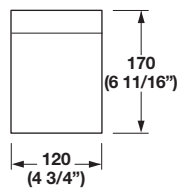

**Fineline – Accessories**

**3**

**Wine Storage Rack**

Thickness: 12 mm (1/2")	
Material	Item No.
walnut	557.47.720
birch	557.47.820

**Oil Pan**

Height: 15 mm (9/16")	
Material: Stainless Steel	
Item No.	
557.47.130	

**Container Holder**

Thickness: 16 mm (5/8")	
Material	Item No.
walnut	557.47.740
birch	557.47.840

**Container**

Capacity: 1.76 quarts	
Material: Glass; Lid: Stainless Steel	
Item No.	
557.47.150	

Dimensional data not binding. We reserve the right to alter specifications without notice.

Dimensions in mm  
Inches are approximate