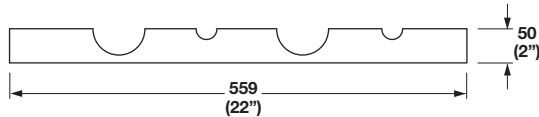

**Fineline – Accessories**

**3**

**Wine Storage Rack**

Thickness: 12 mm (1/2")	
Material	Item No.
walnut	557.47.720
birch	557.47.820

**Oil Pan**

Height: 15 mm (9/16")	
Material: Stainless Steel	
Item No.	
557.47.130	

**Container Holder**

Thickness: 16 mm (5/8")	
Material	Item No.
walnut	557.47.740
birch	557.47.840

**Container**

Capacity: 1.76 quarts	
Material: Glass; Lid: Stainless Steel	
Item No.	
557.47.150	

Dimensional data not binding. We reserve the right to alter specifications without notice.

Dimensions in mm  
Inches are approximate