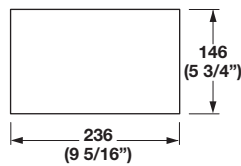

**Fineline – Accessories**

**3**

**Wine Storage Rack**

Thickness: 12 mm (1/2")	
Material	Item No.
walnut	557.47.720
birch	557.47.820

**Oil Pan**

Height: 15 mm (9/16")	
Material: Stainless Steel	
Item No.	
557.47.130	

**Container Holder**

Thickness: 16 mm (5/8")	
Material	Item No.
walnut	557.47.740
birch	557.47.840

**Container**

Capacity: 1.76 quarts	
Material: Glass; Lid: Stainless Steel	
Item No.	
557.47.150	

Dimensional data not binding. We reserve the right to alter specifications without notice.

Dimensions in mm  
Inches are approximate