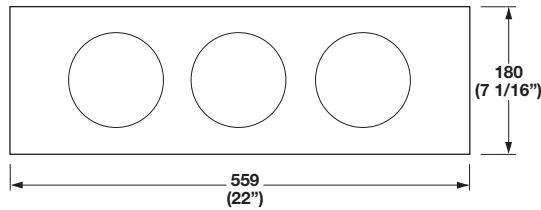

**Fineline – Accessories**

**3**

**Wine Storage Rack**

Thickness: 12 mm (1/2")	
Material	Item No.
walnut	557.47.720
birch	557.47.820

**Oil Pan**

Height: 15 mm (9/16")	
Material: Stainless Steel	
Item No.	
557.47.130	

**Container Holder**

Thickness: 16 mm (5/8")	
Material	Item No.
walnut	557.47.740
birch	557.47.840

**Container**

Capacity: 1.76 quarts	
Material: Glass; Lid: Stainless Steel	
Item No.	
557.47.150	

Dimensional data not binding. We reserve the right to alter specifications without notice.

Dimensions in mm  
Inches are approximate