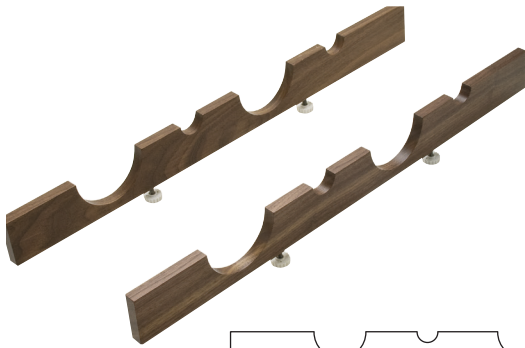

**Fineline – Accessories**

**3**

**Wine Storage Rack**

Thickness: 12 mm (1/2")	
Material	Item No.
walnut	557.47.720
birch	557.47.820

**Oil Pan**

Height: 15 mm (9/16")	
Material: Stainless Steel	
Item No.	
557.47.130	

**Container Holder**

Thickness: 16 mm (5/8")	
Material	Item No.
walnut	557.47.740
birch	557.47.840

**Container**

Capacity: 1.76 quarts	
Material: Glass; Lid: Stainless Steel	
Item No.	
557.47.150	

Dimensional data not binding. We reserve the right to alter specifications without notice.