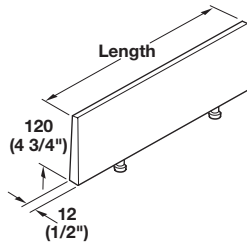

#### Dividers

Material	Length	Item No.
walnut	126 (4 15/16")	556.49.750
	190 (7 1/2")	556.49.751
	478 (18 13/16")	556.49.752
birch	126 (4 15/16")	556.49.850
	190 (7 1/2")	556.49.851
	478 (18 13/16")	556.49.852

#### Plate Holder

W x D x H: 340 x 180 x 180 mm (13 3/8" x 7 1/16" x 7 1/16")

Material: Walnut or Birch; Handle: Stainless Steel

Material	Item No.
walnut	557.47.780
birch	557.47.880

#### Bumper

- Self-adhesive backing
- W x L: 18 x 10 mm (11/16" x 7/16")

Material: Polyurethane

Color	Item No.
black	356.25.330