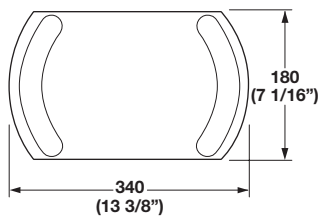

#### Dividers

Material	Length	Item No.
walnut	126 (4 15/16")	556.49.750
	190 (7 1/2")	556.49.751
	478 (18 13/16")	556.49.752
birch	126 (4 15/16")	556.49.850
	190 (7 1/2")	556.49.851
	478 (18 13/16")	556.49.852

#### Plate Holder

W x D x H: 340 x 180 x 180 mm (13 3/8" x 7 1/16" x 7 1/16")

Material: Walnut or Birch; Handle: Stainless Steel

Material	Item No.
walnut	557.47.780
birch	557.47.880

#### Bumper

- Self-adhesive backing
- W x L: 18 x 10 mm (11/16" x 7/16")

Material: Polyurethane

Color	Item No.
black	356.25.330