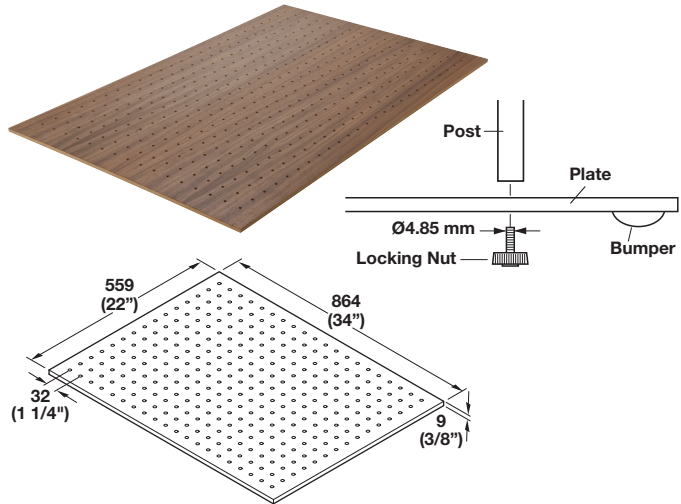

3

Base Plate Kit

Material: MDF veneer

Finish	Item No.
walnut	557.47.701
birch	557.47.801

Set Supplied With

12 posts

Base Plate

Material: MDF veneer

Finish	Item No.
walnut	557.47.710
birch	557.47.810

Supplied With

4 bumpers