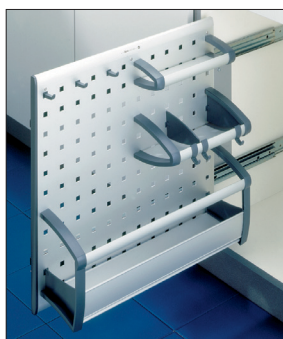

Base Pull-Out

- Organizer system allows items to be kept in order
- Mounts on side wall of cabinet, left or right mounting
- Ball bearing full extension slides
- For installation behind hinged doors
- Complete with spacer blocks to space out to 31 mm (1 1/4")

- With one deep tray, one divider tray, and one small tray with three adjustable hooks
- W x D x H: 158 x 490 x 481 mm
(6 1/4 x 19 5/16 x 18 15/16")

Material: Aluminum

Color	Item No.
silver colored anodized	545.27.510

- With one small tray, and one double bar with three adjustable hooks
- W x D x H: 158 x 490 x 481 mm
(6 1/4 x 19 5/16 x 18 15/16")

Material: Aluminum

Color	Item No.
silver colored anodized	545.27.510

- With one deep tray, two short trays, three fixed hooks, and three adjustable hooks
- W x D x H: 158 x 490 x 481 mm
(6 1/4 x 19 5/16 x 18 15/16")