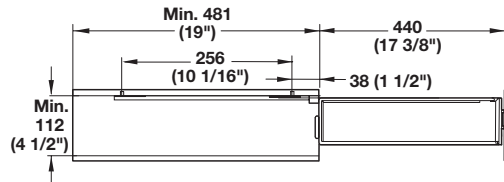

Base Pull-Out

- Organize your baking trays, serving trays, or cutting boards
- Soft & Silent Feature slows the pull-out just before final closure, creating automatic and silent closing
- Make the most of a narrow space
- Mounts on the right-hand side
- Maximum load capacity: 12 kg (26.4 lbs.)

soft&silent)))

Baking Tray 90°

- Minimum inside cabinet width: 112 mm (4 1/2")
- Minimum inside cabinet depth: 481 mm (19")
- Minimum inside cabinet height: 540 mm (21 1/4")

Material: Steel

Finish	Item No.
chrome	545.61.272

Supplied With

Full extension slides

Towel Rail 90°

- Maximum load capacity: 12 kg (26.4 lbs.)
- Minimum inside cabinet width: 112 mm (4 1/2")
- Minimum inside cabinet depth: 481 mm (19")
- Minimum inside cabinet height: 590 mm (23 1/4")

Material: Steel

Finish	Item No.
chrome	545.61.262

Supplied With

Full extension slides

Movable Divider

- For use on bottom tray

Material: Steel; Clip holder: Plastic; Color: black

Finish	Item No.
chrome	545.61.250