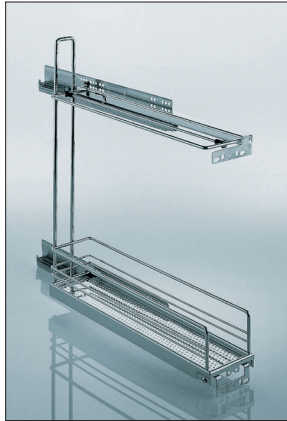

Base Pull-Out

- Organize your baking trays, serving trays, or cutting boards
- Soft & Silent Feature slows the pull-out just before final closure, creating automatic and silent closing
- Make the most of a narrow space
- Mounts on the right-hand side
- Maximum load capacity: 12 kg (26.4 lbs.)

soft&silent)))

Baking Tray 90°

- Minimum inside cabinet width: 112 mm (4 1/2")
- Minimum inside cabinet depth: 481 mm (19")
- Minimum inside cabinet height: 540 mm (21 1/4")

Material: Steel

Finish	Item No.
chrome	545.61.272

Supplied With

Full extension slides

Towel Rail 90°

- Maximum load capacity: 12 kg (26.4 lbs.)
- Minimum inside cabinet width: 112 mm (4 1/2")
- Minimum inside cabinet depth: 481 mm (19")
- Minimum inside cabinet height: 590 mm (23 1/4")

Material: Steel

Finish	Item No.
chrome	545.61.262

Supplied With

Full extension slides

Movable Divider

- For use on bottom tray

Material: Steel; Clip holder: Plastic; Color: black

Finish	Item No.
chrome	545.61.250