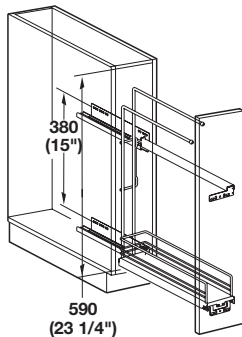

Base Pull-Out

- Organize your baking trays, serving trays, or cutting boards
- Soft & Silent Feature slows the pull-out just before final closure, creating automatic and silent closing
- Make the most of a narrow space
- Mounts on the right-hand side
- Maximum load capacity: 12 kg (26.4 lbs.)

soft&silent)))

Baking Tray 90°

- Minimum inside cabinet width: 112 mm (4 1/2")
- Minimum inside cabinet depth: 481 mm (19")
- Minimum inside cabinet height: 540 mm (21 1/4")

Material: Steel

Finish	Item No.
chrome	545.61.272

Supplied With

Full extension slides

Towel Rail 90°

- Maximum load capacity: 12 kg (26.4 lbs.)
- Minimum inside cabinet width: 112 mm (4 1/2")
- Minimum inside cabinet depth: 481 mm (19")
- Minimum inside cabinet height: 590 mm (23 1/4")

Material: Steel

Finish	Item No.
chrome	545.61.262

Supplied With

Full extension slides

Movable Divider

- For use on bottom tray

Material: Steel; Clip holder: Plastic; Color: black

Finish	Item No.
chrome	545.61.250