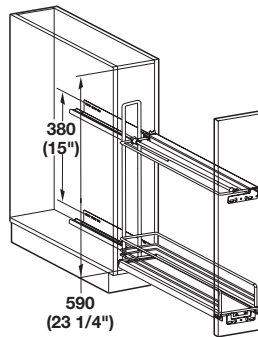

Base Pull-Out

- Organize your baking trays, serving trays, or cutting boards
- Soft & Silent Feature slows the pull-out just before final closure, creating automatic and silent closing
- Make the most of a narrow space
- Mounts on the right-hand side
- Maximum load capacity: 12 kg (26.4 lbs.)

soft&silent)))

Baking Tray 90°

- Minimum inside cabinet width: 112 mm (4 1/2")
- Minimum inside cabinet depth: 481 mm (19")
- Minimum inside cabinet height: 540 mm (21 1/4")

Material: Steel

Finish	Item No.
chrome	545.61.272

Supplied With

Full extension slides

Towel Rail 90°

- Maximum load capacity: 12 kg (26.4 lbs.)
- Minimum inside cabinet width: 112 mm (4 1/2")
- Minimum inside cabinet depth: 481 mm (19")
- Minimum inside cabinet height: 590 mm (23 1/4")

Material: Steel

Finish	Item No.
chrome	545.61.262

Supplied With

Full extension slides

Movable Divider

- For use on bottom tray

Material: Steel; Clip holder: Plastic; Color: black

Finish	Item No.
chrome	545.61.250