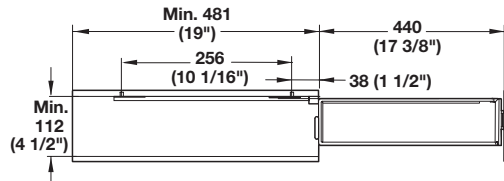

soft&silent)))

Baking Tray 90°

- Minimum inside cabinet width: 112 mm (4 1/2")
- Minimum inside cabinet depth: 481 mm (19")
- Minimum inside cabinet height: 540 mm (21 1/4")

Material: Steel

Finish	Item No.
chrome	545.61.272

Supplied With

Full extension slides

Towel Rail 90°

- Maximum load capacity: 12 kg (26.4 lbs.)
- Minimum inside cabinet width: 112 mm (4 1/2")
- Minimum inside cabinet depth: 481 mm (19")
- Minimum inside cabinet height: 590 mm (23 1/4")

Material: Steel

Finish	Item No.
chrome	545.61.262

Supplied With

Full extension slides

Movable Divider

- For use on bottom tray

Material: Steel; Clip holder: Plastic; Color: black

Finish	Item No.
chrome	545.61.250