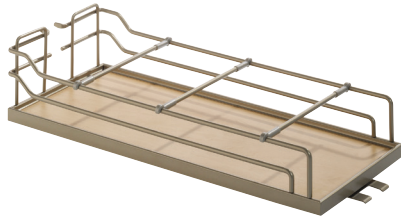

### Base Pull-Out

- For overlay and inset doors
- Height adjustable frame mounts behind full door
- Soft & Silent Feature slows the pull-out just before final closure, creating automatic and silent closing
- Baskets are height adjustable
- Top/bottom mounting with full extension frames provide full access
- Load capacity: 80 lbs.

### Full Extension

W x D: 95 x 543 mm (3 3/4 x 21 3/8")  
Installed Height: 670 - 812 mm (26 3/8 - 32")

Material: Steel, powder-coated

Color	Item No.
champagne	546.62.806
silver	546.62.906

### Supplied With

- Slides
- Front brackets

### Arena Plus Tray Set

Height: 105 mm (4 1/8")

Material: Shelf: Melamine; Surround: Steel, powder-coated

**Non Slip**

W x D	A min.	Champagne/ Maple	Chrome/ Maple	Chrome/ White	Chrome/ Gray
102 x 500 (4 x 19 3/4")	114 (4 1/2")	546.63.878	546.63.178	546.63.278	546.63.578
127 x 500 (5 x 19 3/4")	140 (5 1/2")	546.63.877	546.63.177	546.63.277	-
178 x 500 (7 x 19 3/4")	191 (7 1/2")	546.63.859	546.63.159	546.63.259	546.63.559
203 x 518 (8 x 20 3/8")	216 (8 1/2")	546.63.812	546.63.112	546.63.212	-
254 x 518 (10 x 20 3/8")	267 (10 1/2")	546.63.832	546.63.132	546.63.232	546.63.532
279 x 518 (11 x 20 3/8")	292 (11 1/2")	546.63.813	546.63.113	546.63.213	-
330 x 518 (13 x 20 3/8")	343 (13 1/2")	546.63.833	546.63.133	546.63.233	546.63.533
356 x 518 (14 x 20 3/8")	368 (14 1/2")	546.63.814	546.63.114	546.63.214	-
406 x 518 (16 x 20 3/8")	419 (16 1/2")	546.63.834	546.63.134	546.63.234	546.63.534
432 x 518 (17 x 20 3/8")	445 (17 1/2")	546.63.815	546.63.115	546.63.215	-
483 x 518 (19 x 20 3/8")	495 (19 1/2")	546.63.835	546.63.135	546.63.235	-