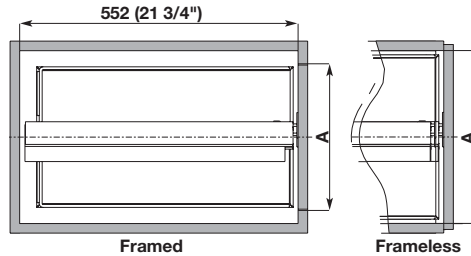

### Base Pull-Out

- For overlay and inset doors
- Height adjustable frame mounts behind full door
- Soft & Silent Feature slows the pull-out just before final closure, creating automatic and silent closing
- Baskets are height adjustable
- Top/bottom mounting with full extension frames provide full access
- Load capacity: 80 lbs.

### Full Extension

W x D: 95 x 543 mm (3 3/4 x 21 3/8")  
Installed Height: 670 - 812 mm (26 3/8 - 32")

Material: Steel, powder-coated

Color	Item No.
champagne	546.62.806
silver	546.62.906

### Arena Plus Tray Set

Height: 105 mm (4 1/8")

Material: Shelf: Melamine; Surround: Steel, powder-coated

**Non Slip**

W x D	A min.	Champagne/ Maple	Chrome/ Maple	Chrome/ White	Chrome/ Gray
102 x 500 (4 x 19 3/4")	114 (4 1/2")	546.63.878	546.63.178	546.63.278	546.63.578
127 x 500 (5 x 19 3/4")	140 (5 1/2")	546.63.877	546.63.177	546.63.277	-
178 x 500 (7 x 19 3/4")	191 (7 1/2")	546.63.859	546.63.159	546.63.259	546.63.559
203 x 518 (8 x 20 3/8")	216 (8 1/2")	546.63.812	546.63.112	546.63.212	-
254 x 518 (10 x 20 3/8")	267 (10 1/2")	546.63.832	546.63.132	546.63.232	546.63.532
279 x 518 (11 x 20 3/8")	292 (11 1/2")	546.63.813	546.63.113	546.63.213	-
330 x 518 (13 x 20 3/8")	343 (13 1/2")	546.63.833	546.63.133	546.63.233	546.63.533
356 x 518 (14 x 20 3/8")	368 (14 1/2")	546.63.814	546.63.114	546.63.214	-
406 x 518 (16 x 20 3/8")	419 (16 1/2")	546.63.834	546.63.134	546.63.234	546.63.534
432 x 518 (17 x 20 3/8")	445 (17 1/2")	546.63.815	546.63.115	546.63.215	-
483 x 518 (19 x 20 3/8")	495 (19 1/2")	546.63.835	546.63.135	546.63.235	-