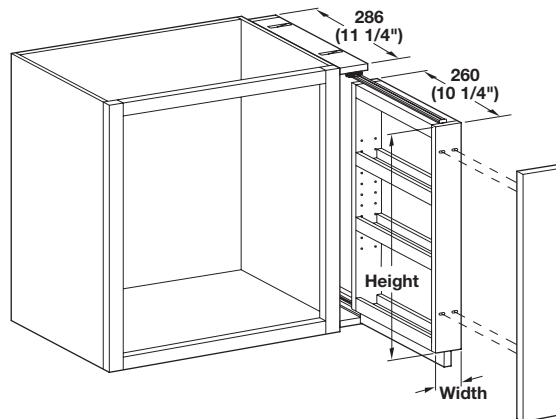

3

Wall Pull-Out

- Without case
- Adjustable shelves
- For use as a pull-out in 9" and 12" framed cabinets
- Full extension 100 lb. capacity ball bearing slides
- Top shelf is open for easy access

Material: Maple

Width	Item No.
124 (4 7/8")	545.47.212
200 (7 7/8")	545.47.214

Wall Filler Pull-Out

- With case

Material: Maple

W x H	Item No.
76 x 762 (3 x 30")	545.47.256
76 x 914 (3 x 36")	545.47.257
76 x 1067 (3 x 42")	545.47.258
152 x 762 (6 x 30")	545.47.266
152 x 914 (6 x 36")	545.47.267
152 x 1067 (6 x 42")	545.47.268

Dimensional data not binding. We reserve the right to alter specifications without notice.

Dimensions in mm
Inches are approximate