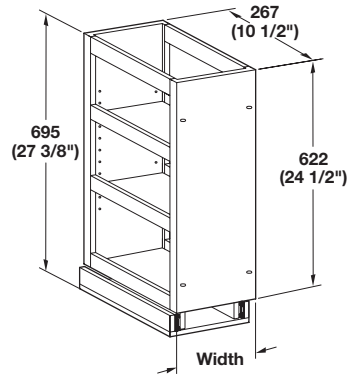

3

Wall Pull-Out

- Without case
- Adjustable shelves
- For use as a pull-out in 9" and 12" framed cabinets
- Full extension 100 lb. capacity ball bearing slides
- Top shelf is open for easy access

Material: Maple

Width	Item No.
124 (4 7/8")	545.47.212
200 (7 7/8")	545.47.214

Wall Filler Pull-Out

- With case

Material: Maple

W x H	Item No.
76 x 762 (3 x 30")	545.47.256
76 x 914 (3 x 36")	545.47.257
76 x 1067 (3 x 42")	545.47.258
152 x 762 (6 x 30")	545.47.266
152 x 914 (6 x 36")	545.47.267
152 x 1067 (6 x 42")	545.47.268

Dimensional data not binding. We reserve the right to alter specifications without notice.

Dimensions in mm
Inches are approximate