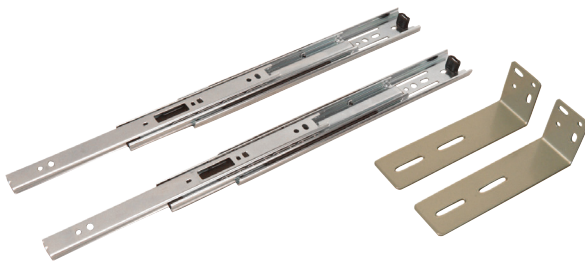

Spice Rack

- Applicable for left and right hand installation
- Frame can be used behind doors or with optional slide for pull-out

Door Mounted Frame

Pull-out Frame

Frame

W x D x H: 19 x 254 x 595 mm (3/4 x 10 x 23 1/2")

Material: Steel, powder-coated

| Color | Item No. |
|-----------|------------|
| champagne | 543.34.830 |
| silver | 543.34.930 |

Supplied With

Mounting hardware for door mounting

Mounting Hardware

Pull-Out Slides

- For spice rack
 - 35 mm ball bearing, side-mounted, full extension
- Installed Length: 250 mm (9 7/8")
Extension Length: 254 mm (10")

Material: Slide: Steel, powder-coated, galvanized

Brackets: Steel; Finish: champagne

| Item No. |
|------------|
| 543.34.800 |

Supplied With

Brackets

Non Slip

Arena Plus Tray Set

D x H: 250 x 70 mm (9 7/8 x 2 3/4")

Material: Shelf: Melamine; Surround: Steel, powder-coated

| Width | Chrome/White | Chrome/Maple | Champagne/Maple |
|----------|--------------|--------------|-----------------|
| 76 (3") | 543.34.251 | 543.34.151 | 543.34.851 |
| 127 (5") | 543.34.252 | 543.34.152 | 543.34.852 |