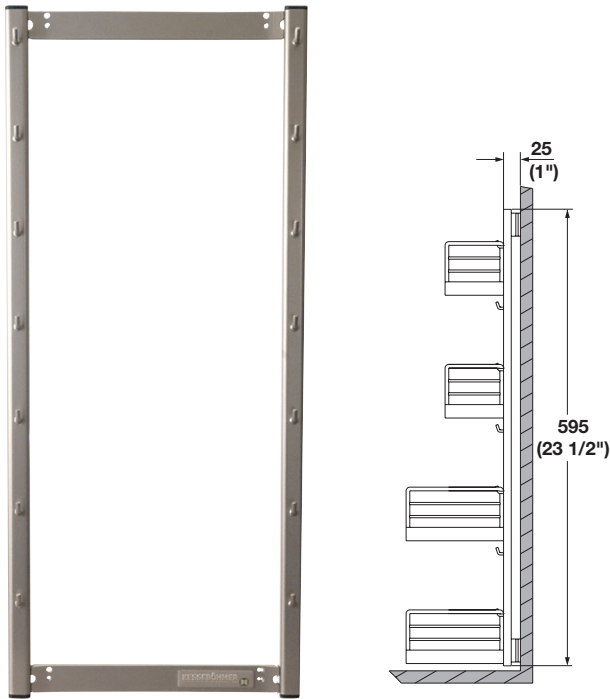

Spice Rack

- Applicable for left and right hand installation
- Frame can be used behind doors or with optional slide for pull-out

Door Mounted Frame

Pull-out Frame

Frame

W x D x H: 19 x 254 x 595 mm (3/4 x 10 x 23 1/2")

Material: Steel, powder-coated

| Color | Item No. |
|-----------|------------|
| champagne | 543.34.830 |
| silver | 543.34.930 |

Supplied With

Mounting hardware for door mounting

Mounting Hardware

Pull-Out Slides

- For spice rack
 - 35 mm ball bearing, side-mounted, full extension
- Installed Length: 250 mm (9 7/8")
Extension Length: 254 mm (10")

Material: Slide: Steel, powder-coated, galvanized

Brackets: Steel; Finish: champagne

| Item No. |
|------------|
| 543.34.800 |

Supplied With

Brackets

Non Slip

Arena Plus Tray Set

D x H: 250 x 70 mm (9 7/8 x 2 3/4")

Material: Shelf: Melamine; Surround: Steel, powder-coated

| Width | Chrome/White | Chrome/Maple | Champagne/Maple |
|----------|--------------|--------------|-----------------|
| 76 (3") | 543.34.251 | 543.34.151 | 543.34.851 |
| 127 (5") | 543.34.252 | 543.34.152 | 543.34.852 |