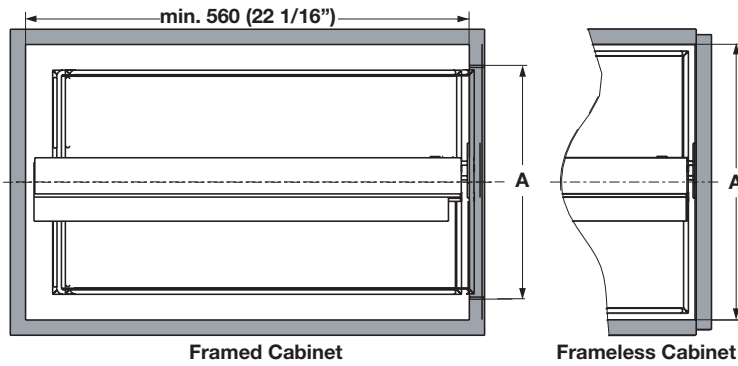

Storage Sets

3

Arena Plus Tray Set

D x H: 518 x 105 mm (20 3/8 x 4 1/8")

Material: Shelf: Melamine; Surround: Steel, powder-coated

Width of Tray	A minimum	Champagne/ Maple	Chrome/ Maple	Chrome/ White	Chrome/ Gray
8"	8 1/2"	546.63.812	546.63.112	546.63.212	-
10"	10 1/2"	546.63.832	546.63.132	546.63.232	546.63.532
11"	11 1/2"	546.63.813	546.63.113	546.63.213	-
13"	13 1/2"	546.63.833	546.63.133	546.63.233	546.63.533
14"	14 1/2"	546.63.814	546.63.114	546.63.214	-
16"	16 1/2"	546.63.834	546.63.134	546.63.234	546.63.534
17"	17 1/2"	546.63.815	546.63.115	546.63.215	-
19"	19 1/2"	546.63.835	546.63.135	546.63.235	-
20"	20 1/2"	546.63.816	546.63.116	546.63.216	-
22"	22 1/2"	546.63.836	546.63.136	546.63.236	-

Non Slip

Wire Basket Set

D x H: 518 x 105 mm (20 3/8 x 4 1/8")

Material: Steel, powder-coated

Width of Tray	A minimum	Champagne	Chrome
8"	8 1/2"	546.63.802	546.63.202
10"	10 1/2"	546.63.822	546.63.222
11"	11 1/2"	546.63.803	546.63.203
13"	13 1/2"	546.63.823	546.63.223
14"	14 1/2"	546.63.804	546.63.204
16"	16 1/2"	546.63.824	546.63.224
17"	17 1/2"	546.63.805	546.63.205
19"	19 1/2"	546.63.825	546.63.225
20"	20 1/2"	546.63.806	546.63.206
22"	22 1/2"	546.63.826	546.63.226

Storage Container Set

- With 4 containers with lids (1.25 quarts) and 2 open containers
Minimum opening width: 268 mm (10 1/2")
W x D x H: 127 x 527 x 197 mm (5 x 20 3/4 x 7 3/4")

Material: Container: Plastic, translucent; Lids: gray; Support: Steel