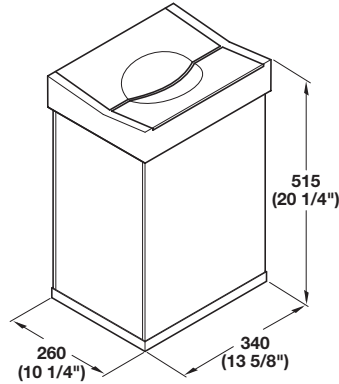

3

Free Standing

Capacity: 41 liters (11 gallons)

Material: Lid: Plastic
Housing: Steel, powder-coated

Color	Item No.
white	502.30.718

Single Waste Bin

- For flush or surface mounting
 - With stainless steel and soft rubber ring
- Capacity: 11 liters (3 gallons)

Material: Lid: Stainless Steel
Bin: Plastic; Color: black

Item No.
502.94.000

Side Panel/Door Mounted

- For swing-out doors
 - Minimum frame clearance: 389 mm (15 3/8")
 - Left or right mounting
- Capacity: 18 liters (4.75 gallons)

Material: Plastic

Color	Item No.
stainless steel	502.62.014
white/light gray	502.62.710

Side Panel/Door Mounted

- Can be mounted for left or right hand use
 - Features lid in the cabinet, as the door is opened the lid tilts automatically
 - For cabinet widths over 400 mm (15 3/4")
- Capacity: 15 liters (4 gallons)

Material: Lid: Plastic; Color: white
Bin: Plastic; Color: light gray

Housing	Item No.
white, plastic-coated	502.12.729
stainless steel, polished	502.12.023

Supplied With

Mounting instructions
Hardware

Door Opener