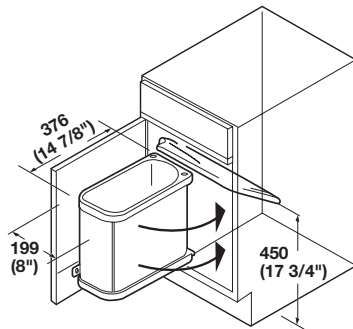

3

Free Standing

Capacity: 41 liters (11 gallons)

Material: Lid: Plastic
Housing: Steel, powder-coated

Color	Item No.
white	502.30.718

Single Waste Bin

- For flush or surface mounting
 - With stainless steel and soft rubber ring
- Capacity: 11 liters (3 gallons)

Material: Lid: Stainless Steel
Bin: Plastic; Color: black

Item No.
502.94.000

Side Panel/Door Mounted

- For swing-out doors
 - Minimum frame clearance: 389 mm (15 3/8")
 - Left or right mounting
- Capacity: 18 liters (4.75 gallons)

Material: Plastic

Color	Item No.
stainless steel	502.62.014
white/light gray	502.62.710

Side Panel/Door Mounted

- Can be mounted for left or right hand use
 - Features lid in the cabinet, as the door is opened the lid tilts automatically
 - For cabinet widths over 400 mm (15 3/4")
- Capacity: 15 liters (4 gallons)

Material: Lid: Plastic; Color: white
Bin: Plastic; Color: light gray

Housing	Item No.
white, plastic-coated	502.12.729
stainless steel, polished	502.12.023

Supplied With

Mounting instructions
Hardware

Door Opener