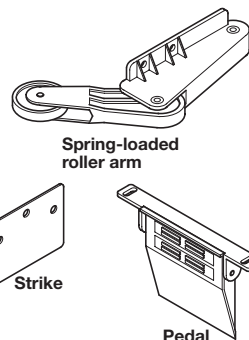

Material: Lid: Plastic; Color: white
Bin: Plastic; Color: light gray

Housing	Item No.
white, plastic-coated	502.12.729
stainless steel, polished	502.12.023

Supplied With

Mounting instructions
Hardware

Door Opener

- For hinged base cabinet doors

Material: Pedal: Plastic; Color: brown
Strike: Steel
Spring loaded roller arm: Plastic

Color	Item No.
white	502.15.033

Dimensions in mm
Inches are approximate