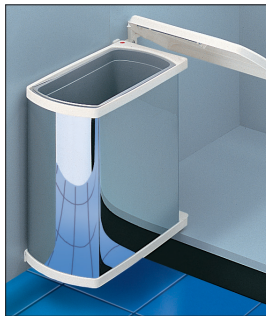

3

Free Standing

Capacity: 41 liters (11 gallons)

Material: Lid: Plastic
Housing: Steel, powder-coated

Color	Item No.
white	502.30.718

Single Waste Bin

- For flush or surface mounting
 - With stainless steel and soft rubber ring
- Capacity: 11 liters (3 gallons)

Material: Lid: Stainless Steel
Bin: Plastic; Color: black

Item No.
502.94.000

Side Panel/Door Mounted

- For swing-out doors
 - Minimum frame clearance: 389 mm (15 3/8")
 - Left or right mounting
- Capacity: 18 liters (4.75 gallons)

Material: Plastic

Color	Item No.
stainless steel	502.62.014
white/light gray	502.62.710

Side Panel/Door Mounted

- Can be mounted for left or right hand use
 - Features lid in the cabinet, as the door is opened the lid tilts automatically
 - For cabinet widths over 400 mm (15 3/4")
- Capacity: 15 liters (4 gallons)

Material: Lid: Plastic; Color: white
Bin: Plastic; Color: light gray

Housing	Item No.
white, plastic-coated	502.12.729
stainless steel, polished	502.12.023

Supplied With

Mounting instructions
Hardware

Door Opener