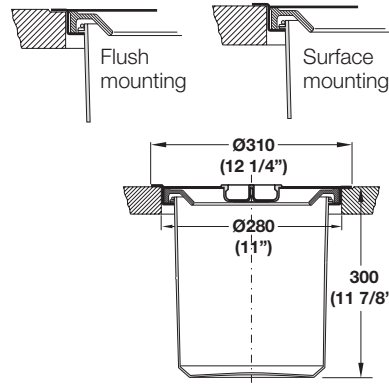

3

Free Standing

Capacity: 41 liters (11 gallons)

Material: Lid: Plastic
Housing: Steel, powder-coated

Color	Item No.
white	502.30.718

Single Waste Bin

- For flush or surface mounting
 - With stainless steel and soft rubber ring
- Capacity: 11 liters (3 gallons)

Material: Lid: Stainless Steel
Bin: Plastic; Color: black

Item No.
502.94.000

Side Panel/Door Mounted

- For swing-out doors
 - Minimum frame clearance: 389 mm (15 3/8")
 - Left or right mounting
- Capacity: 18 liters (4.75 gallons)

Material: Plastic

Color	Item No.
stainless steel	502.62.014
white/light gray	502.62.710

Side Panel/Door Mounted

- Can be mounted for left or right hand use
 - Features lid in the cabinet, as the door is opened the lid tilts automatically
 - For cabinet widths over 400 mm (15 3/4")
- Capacity: 15 liters (4 gallons)

Material: Lid: Plastic; Color: white
Bin: Plastic; Color: light gray

Housing	Item No.
white, plastic-coated	502.12.729
stainless steel, polished	502.12.023

Supplied With

Mounting instructions
Hardware

Door Opener