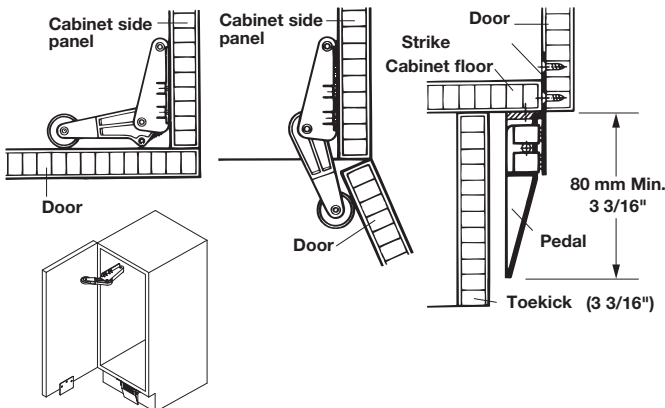

Dimensions in mm
Inches are approximate