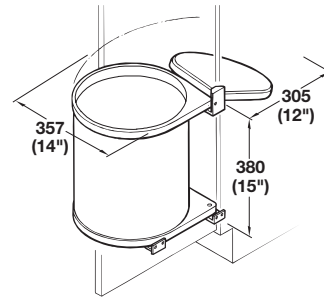

3

Free Standing

Capacity: 41 liters (11 gallons)

Material: Lid: Plastic
Housing: Steel, powder-coated

Color	Item No.
white	502.30.718

Single Waste Bin

- For flush or surface mounting
 - With stainless steel and soft rubber ring
- Capacity: 11 liters (3 gallons)

Material: Lid: Stainless Steel
Bin: Plastic; Color: black

Item No.
502.94.000

Side Panel/Door Mounted

- For swing-out doors
 - Minimum frame clearance: 389 mm (15 3/8")
 - Left or right mounting
- Capacity: 18 liters (4.75 gallons)

Material: Plastic

Color	Item No.
stainless steel	502.62.014
white/light gray	502.62.710

Side Panel/Door Mounted

- Can be mounted for left or right hand use
 - Features lid in the cabinet, as the door is opened the lid tilts automatically
 - For cabinet widths over 400 mm (15 3/4")
- Capacity: 15 liters (4 gallons)

Material: Lid: Plastic; Color: white
Bin: Plastic; Color: light gray

Housing	Item No.
white, plastic-coated	502.12.729
stainless steel, polished	502.12.023

Supplied With

Mounting instructions
Hardware

Door Opener