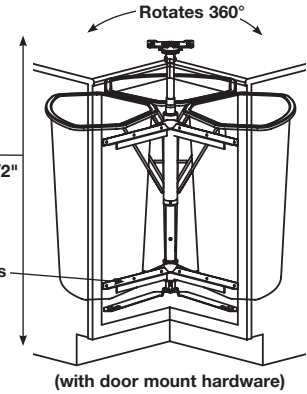

KV

Post Height Range
503.14.700: 28-1/2" to 30-1/2"
503.14.710: 25" to 33"

503.14.710 model includes hardware to mount to revolving cabinet door

(with door mount hardware)

Corner Recycling Bin

- Three removable 32 quart bins rotate on 1" diameter post
 - Designed to fit in 36" base corner cabinet
- A x B x C x D: 702 x 587 x 114 x 81 mm
(27 5/8 x 23 1/8 x 4 1/2 x 3 3/16")
E x F x G x H x Z: 351 x 470 x 100 x 260 x 622 mm
(13 13/16 x 18 1/2 x 3 15/16 x 10 1/4 x 24 1/2")

Material: Polymer; Color: white

Version	KV No.	Item No.
without door-mount bracket	RRC28K-W	503.14.700
with door-mount bracket	RRC28PT-W	503.14.710

Replacement Bin

Capacity: 32 quarts

Material: Polymer

Color	KV No.	Item No.
white	QT32PB-W	503.13.998

Capacity: 32 quarts
W x H x D: 345 x 485 x 332 mm (13 1/2 x 19 x 13")

Material: Steel

Color	KV No.	Item No.
white	TM-32W	503.14.750

Door-Mounted Waste Bin

- Perfect for kitchens and baths
- Installs easily with only two screws
- Removable

Capacity: 9 quarts
W x H x D: 241 x 283 x 178 mm (9 1/2 x 11 1/8 x 7")

Material: Polymer

Color	KV No.	Item No.
white	DWB975-W	503.14.760

Dimensional data not binding. We reserve the right to alter specifications without notice.