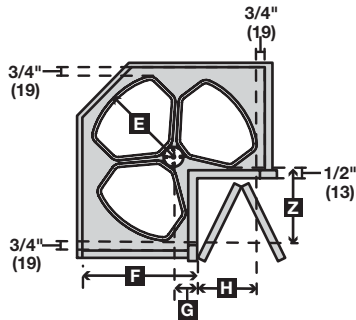

KV

Post Height Range
503.14.700: 28-1/2" to 30-1/2"
503.14.710: 25" to 33"

503.14.710 model includes hardware to mount to revolving cabinet door

(with door mount hardware)

Corner Recycling Bin

- Three removable 32 quart bins rotate on 1" diameter post
 - Designed to fit in 36" base corner cabinet
- A x B x C x D: 702 x 587 x 114 x 81 mm
(27 5/8 x 23 1/8 x 4 1/2 x 3 3/16")
E x F x G x H x Z: 351 x 470 x 100 x 260 x 622 mm
(13 13/16 x 18 1/2 x 3 15/16 x 10 1/4 x 24 1/2")

Material: Polymer; Color: white

Version	KV No.	Item No.
without door-mount bracket	RRC28K-W	503.14.700
with door-mount bracket	RRC28PT-W	503.14.710

Replacement Bin

Capacity: 32 quarts

Material: Polymer

Color	KV No.	Item No.
white	QT32PB-W	503.13.998

Capacity: 32 quarts
W x H x D: 345 x 485 x 332 mm (13 1/2 x 19 x 13")

Material: Steel

Color	KV No.	Item No.
white	TM-32W	503.14.750

Door-Mounted Waste Bin

- Perfect for kitchens and baths
- Installs easily with only two screws
- Removable

Capacity: 9 quarts
W x H x D: 241 x 283 x 178 mm (9 1/2 x 11 1/8 x 7")

Material: Polymer

Color	KV No.	Item No.
white	DWB975-W	503.14.760

Dimensional data not binding. We reserve the right to alter specifications without notice.