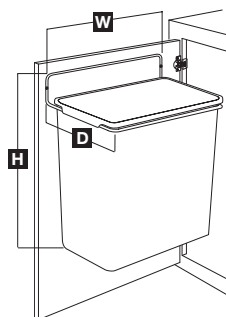

KV

Post Height Range
503.14.700: 28-1/2" to 30-1/2"
503.14.710: 25" to 33"

503.14.710 model includes hardware to mount to revolving cabinet door

(with door mount hardware)

Corner Recycling Bin

- Three removable 32 quart bins rotate on 1" diameter post
 - Designed to fit in 36" base corner cabinet
- A x B x C x D: 702 x 587 x 114 x 81 mm
(27 5/8 x 23 1/8 x 4 1/2 x 3 3/16")
E x F x G x H x Z: 351 x 470 x 100 x 260 x 622 mm
(13 13/16 x 18 1/2 x 3 15/16 x 10 1/4 x 24 1/2")

Pivot-Out Waste & Recycling Bin

- Self-opening and self-closing lid minimizes contact with refuse and helps to contain odors and debris
- Clamping ring holds bags securely in place
- Designed for frameless (European-style) cabinetry; blocking out may be required for face frame cabinetry

Capacity: 32 quarts
W x H x D: 345 x 485 x 332 mm (13 1/2 x 19 x 13")

Material: Steel

Color	KV No.	Item No.
white	TM-32W	503.14.750

Door-Mounted Waste Bin

- Perfect for kitchens and baths
- Installs easily with only two screws
- Removable

Capacity: 9 quarts
W x H x D: 241 x 283 x 178 mm (9 1/2 x 11 1/8 x 7")

Material: Polymer

Color	KV No.	Item No.
white	DWB975-W	503.14.760

Dimensional data not binding. We reserve the right to alter specifications without notice.