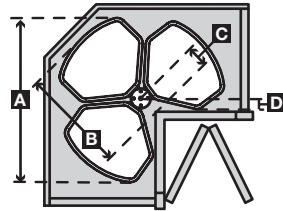

KV

Post Height Range
503.14.700: 28-1/2" to 30-1/2"
503.14.710: 25" to 33"

503.14.710 model includes hardware to mount to revolving cabinet door

(with door mount hardware)

Corner Recycling Bin

- Three removable 32 quart bins rotate on 1" diameter post
 - Designed to fit in 36" base corner cabinet
- A x B x C x D: 702 x 587 x 114 x 81 mm
(27 5/8 x 23 1/8 x 4 1/2 x 3 3/16")
E x F x G x H x Z: 351 x 470 x 100 x 260 x 622 mm
(13 13/16 x 18 1/2 x 3 15/16 x 10 1/4 x 24 1/2")

Material: Polymer; Color: white

Version	KV No.	Item No.
without door-mount bracket	RRC28K-W	503.14.700
with door-mount bracket	RRC28PT-W	503.14.710

Replacement Bin

Capacity: 32 quarts

Material: Polymer

Color	KV No.	Item No.
white	QT32PB-W	503.13.998

Capacity: 32 quarts
W x H x D: 345 x 485 x 332 mm (13 1/2 x 19 x 13")

Material: Steel

Color	KV No.	Item No.
white	TM-32W	503.14.750

Door-Mounted Waste Bin

- Perfect for kitchens and baths
- Installs easily with only two screws
- Removable

Capacity: 9 quarts
W x H x D: 241 x 283 x 178 mm (9 1/2 x 11 1/8 x 7")

Material: Polymer

Color	KV No.	Item No.
white	DWB975-W	503.14.760

Dimensional data not binding. We reserve the right to alter specifications without notice.