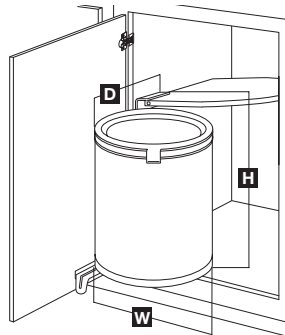

KV

Post Height Range
503.14.700: 28-1/2" to 30-1/2"
503.14.710: 25" to 33"

503.14.710 model includes hardware to mount to revolving cabinet door

(with door mount hardware)

Corner Recycling Bin

- Three removable 32 quart bins rotate on 1" diameter post
 - Designed to fit in 36" base corner cabinet
- A x B x C x D: 702 x 587 x 114 x 81 mm
(27 5/8 x 23 1/8 x 4 1/2 x 3 3/16")
E x F x G x H x Z: 351 x 470 x 100 x 260 x 622 mm
(13 13/16 x 18 1/2 x 3 15/16 x 10 1/4 x 24 1/2")

Pivot-Out Waste & Recycling Bin

- Self-opening and self-closing lid minimizes contact with refuse and helps to contain odors and debris
- Clamping ring holds bags securely in place
- Designed for frameless (European-style) cabinetry; blocking out may be required for face frame cabinetry

Capacity: 32 quarts
W x H x D: 345 x 485 x 332 mm (13 1/2 x 19 x 13")

Material: Steel

Color	KV No.	Item No.
white	TM-32W	503.14.750

Door-Mounted Waste Bin

- Perfect for kitchens and baths
- Installs easily with only two screws
- Removable

Capacity: 9 quarts
W x H x D: 241 x 283 x 178 mm (9 1/2 x 11 1/8 x 7")

Material: Polymer

Color	KV No.	Item No.
white	DWB975-W	503.14.760

Dimensional data not binding. We reserve the right to alter specifications without notice.