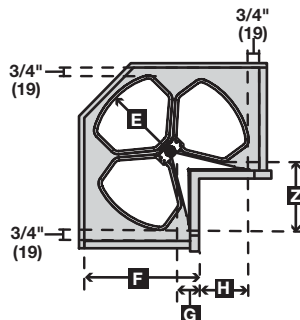

KV

Post Height Range
503.14.700: 28-1/2" to 30-1/2"
503.14.710: 25" to 33"

503.14.710 model includes hardware to mount to revolving cabinet door

(with door mount hardware)

Corner Recycling Bin

- Three removable 32 quart bins rotate on 1" diameter post
 - Designed to fit in 36" base corner cabinet
- A x B x C x D: 702 x 587 x 114 x 81 mm
(27 5/8 x 23 1/8 x 4 1/2 x 3 3/16")
E x F x G x H x Z: 351 x 470 x 100 x 260 x 622 mm
(13 13/16 x 18 1/2 x 3 15/16 x 10 1/4 x 24 1/2")

Material: Polymer; Color: white

Version	KV No.	Item No.
without door-mount bracket	RRC28K-W	503.14.700
with door-mount bracket	RRC28PT-W	503.14.710

Replacement Bin

Capacity: 32 quarts

Material: Polymer

Color	KV No.	Item No.
white	QT32PB-W	503.13.998

Capacity: 32 quarts
W x H x D: 345 x 485 x 332 mm (13 1/2 x 19 x 13")

Material: Steel

Color	KV No.	Item No.
white	TM-32W	503.14.750

Door-Mounted Waste Bin

- Perfect for kitchens and baths
- Installs easily with only two screws
- Removable

Capacity: 9 quarts
W x H x D: 241 x 283 x 178 mm (9 1/2 x 11 1/8 x 7")

Material: Polymer

Color	KV No.	Item No.
white	DWB975-W	503.14.760

Dimensional data not binding. We reserve the right to alter specifications without notice.