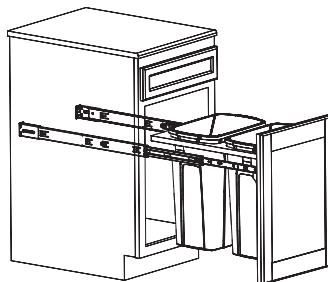

## KV – Wood Frame Side Mount

- NEW white polymer removable bins and optional lids slide out on heavy-duty, precision ball bearing slides with overtravel
- Door-mount brackets include six-way adjustability for precise door alignment and easy installation
- Made of multi-ply birch veneered plywood with soft radius edges for safety and comfort
- Weight capacity: 80 lbs.

### Note

If using lid, add 3/4" to height.

### Single Bin Units

Depth: 572 (22 1/2")

Material: Steel; Finish: Anochrome; Bin: Polymer; Color: white

W x H	Capacity	KV No.	Item No.
292 x 445 (11 1/2 x 17 1/2")	35 quarts	PDMTM115-1-35WH	503.12.722
305 x 445 (12 x 17 1/2")	35 quarts	PDMTM12-1-35WH	503.12.733
368 x 549 (14 1/2 x 21 5/8")	50 quarts	PDMTM145-1-50WH	503.12.735

### Double Bin Units

Depth: 572 (22 1/2")

Material: Steel; Finish: Anochrome; Bins: Polymer; Color: white

W x H	Capacity	KV No.	Item No.
381 x 445 (15 x 17 1/2")	35 x 2 (70 quarts)	PDMTM15-2-35WH	503.12.746
445 x 445 (17 1/2 x 17 1/2")	35 x 2 (70 quarts)	PDMTM175-2-35WH	503.12.748
457 x 445 (18 x 17 1/2")	35 x 2 (70 quarts)	PDMTM18-2-35WH	503.12.749
533 x 445 (21 x 17 1/2")	35 x 2 (70 quarts)	PDMTM21-2-35WH	503.12.750