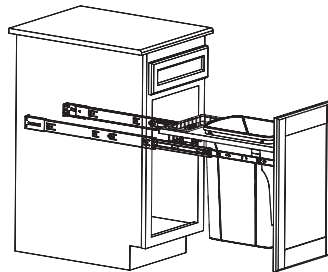

## KV – Wood Frame Side Mount

- NEW white polymer removable bins and optional lids slide out on heavy-duty, precision ball bearing slides with overtravel
- Door-mount brackets include six-way adjustability for precise door alignment and easy installation
- Made of multi-ply birch veneered plywood with soft radius edges for safety and comfort
- Weight capacity: 80 lbs.

### Note

If using lid, add 3/4" to height.

### Single Bin Units

Depth: 572 (22 1/2")

Material: Steel; Finish: Anochrome; Bin: Polymer; Color: white

W x H	Capacity	KV No.	Item No.
292 x 445 (11 1/2 x 17 1/2")	35 quarts	PDMTM115-1-35WH	503.12.722
305 x 445 (12 x 17 1/2")	35 quarts	PDMTM12-1-35WH	503.12.733
368 x 549 (14 1/2 x 21 5/8")	50 quarts	PDMTM145-1-50WH	503.12.735