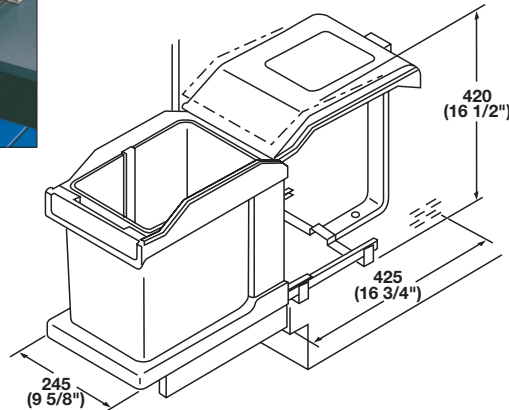

## Easy Cargo

- Mounts to the cabinet bottom

3

### Easy Cargo 20

- Features integrated lid; as the bin is pulled out the lid tilts automatically
- Manual full extension ball bearing slides
- Frame clearance 9 5/8"
- W x D x H: 9 5/8" x 16 3/4" x 16 1/2"
- Capacity: 20 liters (5.25 gallons)

Material: Holder: Steel, powder-coated  
Cover & Bins: Plastic

Color	Item No.
cream	502.43.706

### Easy Cargo 30

- Manual full extension ball bearing slides
- Frame clearance 9 7/8"
- Capacity: 2 x 15 liters (2 x 4 gallons)

Material: Holder: Steel, powder-coated  
Cover & Bins: Plastic

Color	Item No.
gray	502.70.252
white	502.71.755