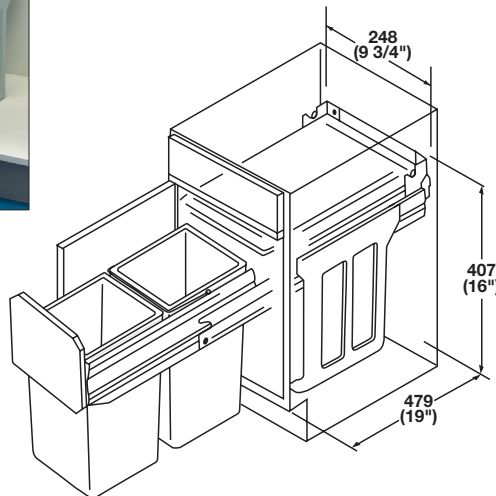

## Easy Cargo

- Mounts to the cabinet bottom

3

### Easy Cargo 20

- Features integrated lid; as the bin is pulled out the lid tilts automatically
- Manual full extension ball bearing slides
- Frame clearance 9 5/8"
- W x D x H: 9 5/8" x 16 3/4" x 16 1/2"
- Capacity: 20 liters (5.25 gallons)

Material: Holder: Steel, powder-coated  
Cover & Bins: Plastic

Color	Item No.
cream	502.43.706

### Easy Cargo 30

- Manual full extension ball bearing slides
- Frame clearance 9 7/8"
- Capacity: 2 x 15 liters (2 x 4 gallons)

Material: Holder: Steel, powder-coated  
Cover & Bins: Plastic

Color	Item No.
gray	502.70.252
white	502.71.755