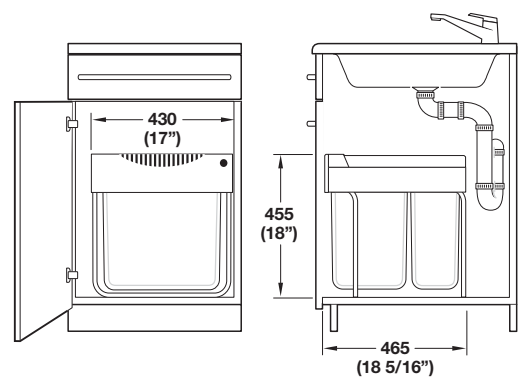

Easy Cargo

- Mounts to the cabinet bottom
- Easy and fast installation (only 4 screws)
- Lid snaps on
- Practical storage area on top of lid
- Use with a hinged door
- 100,000 cycle tested
- Load capacity: 40 kg (88 lbs.)

3

Easy Cargo 40

- With full extension ball bearing telescoping slides
 - Compatible with 18" face frame cabinets or 15" frameless cabinets
- Capacity: 40 liters (10.5 gallons)

Material: Frame: Metal
Bins: Plastic

Color	Item No.
gray	502.43.520

Supplied With

Mounting screws

Replacement Bin

Capacity: 40 liters (10.5 gallons)

Material: Plastic

Color	Item No.
gray	502.74.900

Easy Cargo 50

- With full extension ball bearing telescoping slides
 - Compatible with 21" face frame cabinets
- Capacity: 49 liters (13 gallons)

Material: Frame: Metal
Bins: Plastic

Color	Item No.
gray	502.70.522

Supplied With