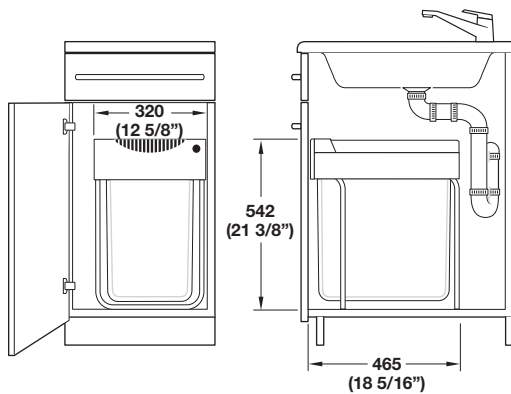

Easy Cargo

- Mounts to the cabinet bottom
- Easy and fast installation (only 4 screws)
- Lid snaps on
- Practical storage area on top of lid
- Use with a hinged door
- 100,000 cycle tested
- Load capacity: 40 kg (88 lbs.)

3

Easy Cargo 40

- With full extension ball bearing telescoping slides
 - Compatible with 18" face frame cabinets or 15" frameless cabinets
- Capacity: 40 liters (10.5 gallons)

Material: Frame: Metal
Bins: Plastic

Color	Item No.
gray	502.43.520

Supplied With

Mounting screws

Replacement Bin

Capacity: 40 liters (10.5 gallons)

Material: Plastic

Color	Item No.
gray	502.74.900

Easy Cargo 50

- With full extension ball bearing telescoping slides
 - Compatible with 21" face frame cabinets
- Capacity: 49 liters (13 gallons)

Material: Frame: Metal
Bins: Plastic

Color	Item No.
gray	502.70.522

Supplied With