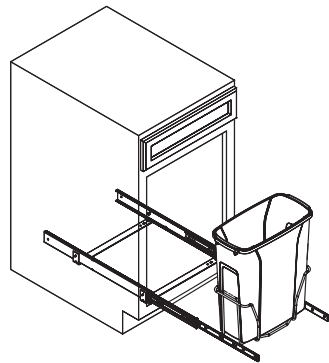

KV – Pull-Out Bottom Mount

- Epoxy-coated, heavy-duty ball bearing precision slides with overtravel
- Specialized wire management system holds bins securely in place
- Pre-assembled units install easily with only four screws
- Easy-open handle is standard on all three and four bin bottom-mounted units and optional on single and double bin units; its wide, open architecture makes it easy to grasp
- Load capacity: 80 lbs.
- Optional door-mount bracket with new features, refer to page 3.24
- For replacement bins, lids and handles, refer to page 3.24

Note

If using lid, add 3/4" to height

Shown with optional door mount bracket

Dimensional data not binding. We reserve the right to alter specifications without notice.

Single Bin Units

W x D: 299 mm x 570 mm (11 13/16" x 22 7/16")

Material: Steel; Bins: Plastic

W x H x D	Capacity	KV No.	Item No.
212 x 440 x 508 (8 5/16 x 17 5/16 x 20")	20 quarts	PSW9-1-20WH	503.12.760
237 x 478 x 508 (9 5/16 x 18 3/4 x 20")	35 quarts	PSW10-1-35WH	503.12.762
283 x 581 x 508 (11 1/8 x 22 7/8 x 20")	50 quarts	PSW12-1-50-W	503.12.764
364 x 440 x 406 (14 5/16 x 17 5/16 x 16")	20 quarts	PSW15-1-20WH	503.12.767
364 x 478 x 406 (14 5/16 x 18 3/4 x 16")	35 quarts	PSW15-1-35WH	503.12.777

Double Bin Units

Material: Steel; Bins: Plastic

W x H x D	Capacity	KV No.	Item No.
288 x 483 x 584 (11 5/16 x 19 x 23")	2 x 27 54 quarts	PRC12-2-27-W	503.12.784
364 x 440 x 508 (14 5/16 x 17 9/16 x 20")	2 x 20 (40 quarts)	PSW15-2-20WH	503.12.787
364 x 478 x 573 (14 5/16 x 18 3/4 x 22 9/16")	2 x 35 (70 quarts)	PSW15-2-35WH	503.12.797