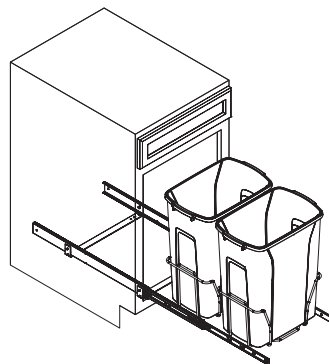

KV – Pull-Out Bottom Mount

- Epoxy-coated, heavy-duty ball bearing precision slides with overtravel
- Specialized wire management system holds bins securely in place
- Pre-assembled units install easily with only four screws
- Easy-open handle is standard on all three and four bin bottom-mounted units and optional on single and double bin units; its wide, open architecture makes it easy to grasp
- Load capacity: 80 lbs.
- Optional door-mount bracket with new features, refer to page 3.24
- For replacement bins, lids and handles, refer to page 3.24

Note

If using lid, add 3/4" to height

Shown with optional door mount bracket

Dimensional data not binding. We reserve the right to alter specifications without notice.

Single Bin Units

W x D: 299 mm x 570 mm (11 13/16" x 22 7/16")

Material: Steel; Bins: Plastic

W x H x D	Capacity	KV No.	Item No.
212 x 440 x 508 (8 5/16 x 17 5/16 x 20")	20 quarts	PSW9-1-20WH	503.12.760
237 x 478 x 508 (9 5/16 x 18 3/4 x 20")	35 quarts	PSW10-1-35WH	503.12.762
283 x 581 x 508 (11 1/8 x 22 7/8 x 20")	50 quarts	PSW12-1-50-W	503.12.764
364 x 440 x 406 (14 5/16 x 17 5/16 x 16")	20 quarts	PSW15-1-20WH	503.12.767
364 x 478 x 406 (14 5/16 x 18 3/4 x 16")	35 quarts	PSW15-1-35WH	503.12.777

Double Bin Units

Material: Steel; Bins: Plastic

W x H x D	Capacity	KV No.	Item No.
288 x 483 x 584 (11 5/16 x 19 x 23")	2 x 27 54 quarts	PRC12-2-27-W	503.12.784
364 x 440 x 508 (14 5/16 x 17 9/16 x 20")	2 x 20 (40 quarts)	PSW15-2-20WH	503.12.787
364 x 478 x 573 (14 5/16 x 18 3/4 x 22 9/16")	2 x 35 (70 quarts)	PSW15-2-35WH	503.12.797