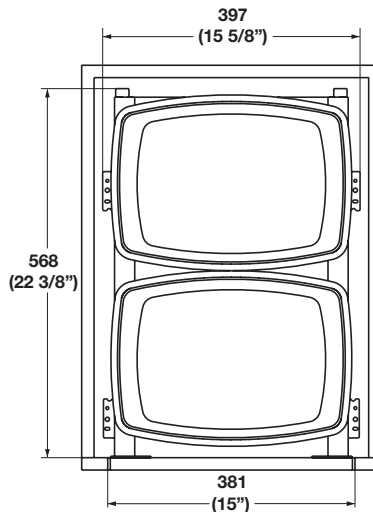

### Frame With Single Waste Bin

- Minimum height of opening: 489 mm (19 1/4")
- Minimum width of opening:  
Face frame – 292 mm (11 1/2")  
Frameless – 319 mm (12 9/16")
- Actual width of sliding unit: 372 mm (14 5/8")

W x D x H: 292 x 568 x 254 mm (11 1/2 x 22 3/8 x 10")

Material: Steel, powder-coated; Bin: Plastic

Frame/Bin	Item No.
champagne/champagne	502.56.800
silver/white	502.56.500
chrome/ white	502.56.200

### Frame With Double Waste Bin

- Minimum height of opening: 489 mm (19 1/4")
- Minimum width of opening:  
Face frame – 381 mm (15")  
Frameless – 397 mm (15 5/8")
- Actual width of sliding unit: 372 mm (14 5/8")

W x D x H: 355 x 568 x 254 mm (14 x 22 3/8 x 10")

Material: Steel, powder-coated; Bin: Plastic

Frame/Bin	Item No.
champagne/champagne	502.56.810
silver/white	502.56.510
chrome/ white	502.56.210