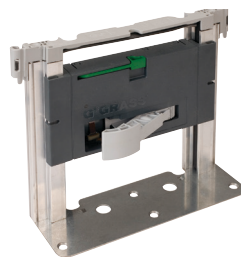

Electronic Waste Bin Auto Open Kit

- Surface mounts to the cabinet floor
- Waste bin pull-out must be ordered separately

Item No.
553.00.430

Dimensional data not binding. We reserve the right to alter specifications without notice.