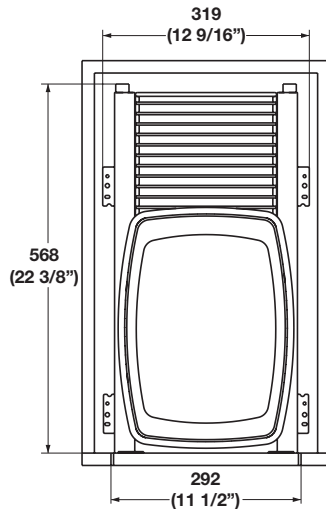

Pull-Out Bottom Mount

- Quick installation with drilling template for floor and door
- Easy front adjustment in all directions
- For cabinets with overlay or inset doors
- Optional "auto open" feature; a simple nudge gently opens the unit
- Load capacity: 90 lbs. (41 kg)

soft&silent)))