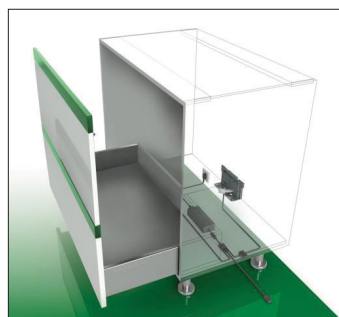

### Pull-Out Bottom Mount

- Quick installation with drilling template for floor and door
- Easy front adjustment in all directions
- For cabinets with overlay or inset doors
- Optional "auto open" feature; a simple nudge gently opens the unit
- Load capacity: 90 lbs. (41 kg)

### Frame With Double Waste Bin

- Minimum height of opening: 489 mm (19 1/4")
- Minimum width of opening:  
Face frame – 381 mm (15")  
Frameless – 397 mm (15 5/8")
- Actual width of sliding unit: 372 mm (14 5/8")

W x D x H: 355 x 568 x 254 mm (14 x 22 3/8 x 10")

Material: Steel, powder-coated; Bin: Plastic

Frame/Bin	Item No.
champagne/champagne	502.56.810
silver/white	502.56.510
chrome/ white	502.56.210

### Replacement Waste Bins

W x D x H: 368 x 279 x 457 mm (14 1/2" x 11" x 18")  
Capacity: 36 qts.

Material: Plastic

Color	Item No.
champagne	503.88.111
white	503.88.711