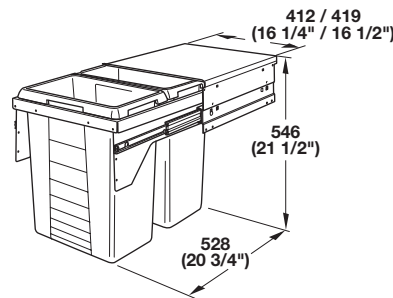

Euro Cargo

- Sturdy metal lid, suitable as shelf
- With telescopic over extension ball bearing slides
- 100,000 cycle tested
- Load capacity: 50 kg (110 lbs.)

soft&silent)))

Euro Cargo 30 S

- Inside cabinet dimensions:
• W x D x H: 262 – 268 x 403 x 455 mm
(10 5/16 – 10 9/16 x 15 7/8 x 17 15/16")
- Capacity: 30 liters (8 gallons)

Material: Lid & Bin Holder: Steel, powder-coated
Bins: Plastic; Color: light gray

| Color | Item No. |
|-------------|------------|
| silver gray | 502.73.940 |

Euro Cargo 45

- Inside cabinet dimensions:
• W x D x H: 412 – 419 x 528 x 546 mm
(16 1/4 – 16 1/2 x 20 3/4 x 21 1/2")
- Capacity: 2 x 35 liters (2 x 9.25 gallons)

Material: Lid & Bin Holder: Steel, powder-coated
Bins: Plastic; Color: light gray

| Color | Item No. |
|-------------|------------|
| silver gray | 502.73.922 |

Euro Cargo 60

- Inside cabinet dimensions:
• W x D x H: 562 – 568 x 528 x 546 mm
(22 1/8 – 22 3/8 x 20 3/4 x 21 1/2")
- Capacity: 2 x 35 liters (2 x 9.25 gallons) and
2 x 8.5 liters (2 x 2.25 gallons)

| Capacity | Item No. |
|---------------------------|------------|
| 8.5 liters (2.25 gallons) | 502.70.930 |
| 30 liters (8 gallons) | 502.73.991 |
| 35 liters (9.25 gallons) | 502.73.992 |

Dimensional data not binding. We reserve the right to alter specifications without notice.