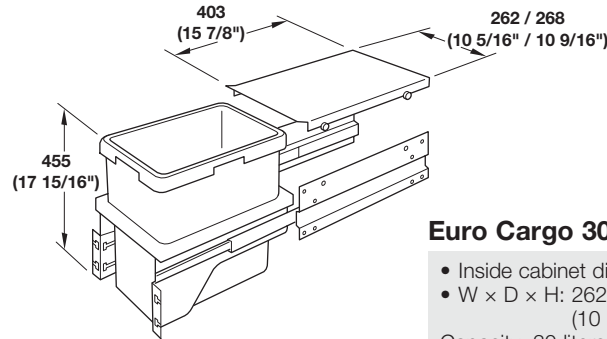

Euro Cargo

- Sturdy metal lid, suitable as shelf
- With telescopic over extension ball bearing slides
- 100,000 cycle tested
- Load capacity: 50 kg (110 lbs.)

soft&silent)))

Euro Cargo 30 S

- Inside cabinet dimensions:
• W x D x H: 262 – 268 x 403 x 455 mm
(10 5/16 – 10 9/16 x 15 7/8 x 17 15/16")
- Capacity: 30 liters (8 gallons)

Material: Lid & Bin Holder: Steel, powder-coated
Bins: Plastic; Color: light gray

| Color | Item No. |
|-------------|------------|
| silver gray | 502.73.940 |

Euro Cargo 45

- Inside cabinet dimensions:
• W x D x H: 412 – 419 x 528 x 546 mm
(16 1/4 – 16 1/2 x 20 3/4 x 21 1/2")
- Capacity: 2 x 35 liters (2 x 9.25 gallons)

Material: Lid & Bin Holder: Steel, powder-coated
Bins: Plastic; Color: light gray

| Color | Item No. |
|-------------|------------|
| silver gray | 502.73.922 |

Euro Cargo 60

- Inside cabinet dimensions:
• W x D x H: 562 – 568 x 528 x 546 mm
(22 1/8 – 22 3/8 x 20 3/4 x 21 1/2")
- Capacity: 2 x 35 liters (2 x 9.25 gallons) and
2 x 8.5 liters (2 x 2.25 gallons)