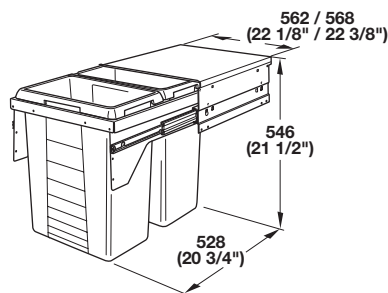

Euro Cargo

- Sturdy metal lid, suitable as shelf
- With telescopic over extension ball bearing slides
- 100,000 cycle tested
- Load capacity: 50 kg (110 lbs.)

soft&silent)))

Euro Cargo 30 S

- Inside cabinet dimensions:
• W x D x H: 262 – 268 x 403 x 455 mm
(10 5/16 – 10 9/16 x 15 7/8 x 17 15/16")
- Capacity: 30 liters (8 gallons)

Material: Lid & Bin Holder: Steel, powder-coated
Bins: Plastic; Color: light gray

| Color | Item No. |
|-------------|------------|
| silver gray | 502.73.940 |

Euro Cargo 45

- Inside cabinet dimensions:
• W x D x H: 412 – 419 x 528 x 546 mm
(16 1/4 – 16 1/2 x 20 3/4 x 21 1/2")
- Capacity: 2 x 35 liters (2 x 9.25 gallons)

Material: Lid & Bin Holder: Steel, powder-coated
Bins: Plastic; Color: light gray

| Color | Item No. |
|-------------|------------|
| silver gray | 502.73.922 |

Euro Cargo 60

- Inside cabinet dimensions:
• W x D x H: 562 – 568 x 528 x 546 mm
(22 1/8 – 22 3/8 x 20 3/4 x 21 1/2")
- Capacity: 2 x 35 liters (2 x 9.25 gallons) and
2 x 8.5 liters (2 x 2.25 gallons)