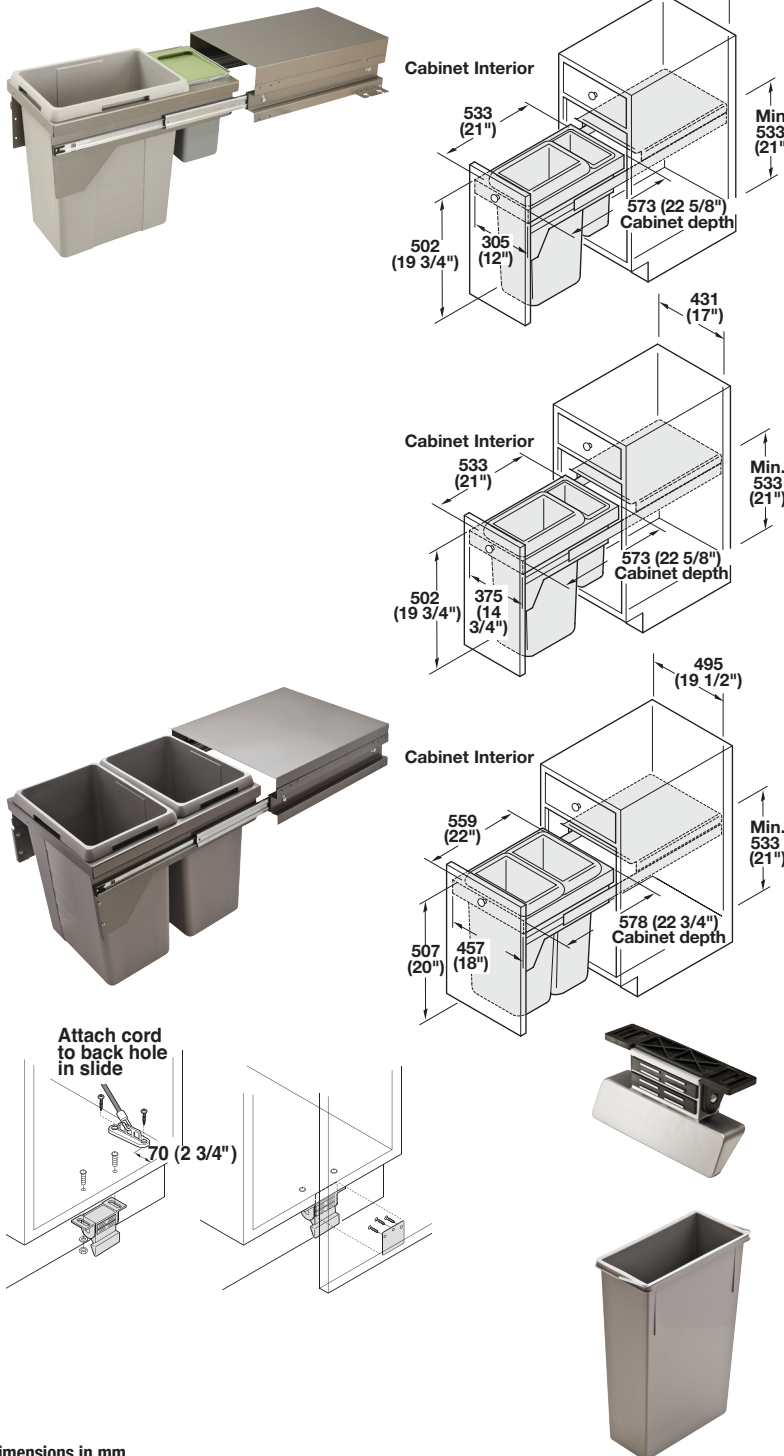

US Cargo

- Can be installed in Face frame, Inset door, and Frameless door applications
- Easy to install clip-on frame
- Sturdy metal lid, suitable as shelf and seals in odor
- Smaller bin for bio-bin, dog/cat food, or plastic bags (US Cargo 15 and 18 only)
- 130,000 cycle tested
- Soft and Silent closing on champagne finish only
- Full extension slides with overtravel
- Side wall mounted
- Load Capacity: 55 kg (120 lbs.)

soft&silent)))

3

US Cargo 15

- Inside cabinet area W x H: 356 x 533 mm (14 x 21")
- Minimum inside face frame clearance: 305 mm (12")
- Capacity: 1 x 40 liters (10.57 gallons)
1 x 8.5 liters (2.25 gallons)

Material: Frame and cover: Steel, powder-coated
Bin: Plastic; Color: light gray

Finish	Item No.
champagne – soft close	502.74.812
silver	502.74.212

US Cargo 18

- Inside cabinet area W x H: 431 x 533 mm (17 x 21")
- Minimum inside face frame clearance: 375 mm (14 3/4")
- Capacity: 1 x 40 liters (10.57 gallons)
1 x 7 liters (1.85 gallons)

Material: Frame and cover: Steel, powder-coated
Bin: Plastic; Color: light gray

Finish	Item No.
champagne – soft close	502.74.813

US Cargo 21

- Inside cabinet area W x H: 495 x 533 mm (19 1/2 x 21")
- Minimum inside face frame clearance: 457 mm (18")
- Capacity: 2 x 40 liters (2 x 10.57 gallons)