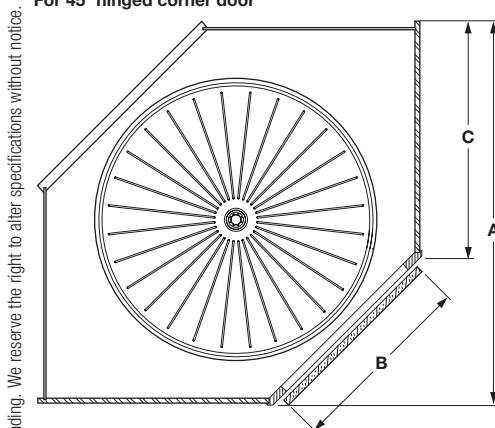

Lazy Susans

- Tested to 100,000 cycles
- Weight capacity per tray:
 - 18" – 28 lbs.
 - 24" – 50 lbs.
 - 28" – 70 lbs.
 - 32" – 95 lbs.
- Made in USA
- Telescopic post adjusts without tools
- Anti-slip ribs for sliding resistance
- Trays are safely secured with a steel pin through the post
- Rigid double wall tray construction guarantees a heavy weight carrying capacity
- Top and bottom tray height adjustment
- Single bump stop
- Inside tray rim height of 1 1/8"
- For hinged door applications
- Trays rotate independently

Full Round Lazy Susan – Two Tray Set

- Telescopic post fits inside cabinet heights 26"– 32"

Material: Polypropylene; Color: white

Diameter	Item No.	Enviro Pack	Packing
18"	542.96.701	542.96.701.BP	50 sets
24"	542.96.702	542.96.702.BP	20 sets
28"	542.96.704	542.96.704.BP	10 sets
32"	542.96.705	542.96.705.BP	10 sets

Full Round Lazy Susan – Three Tray Set

- Telescopic post fits inside cabinet heights 34"– 42"

Material: Polypropylene; Color: white

Diameter	Item No.	Enviro Pack	Packing
18"	542.96.711	542.96.711.BP	30 sets

For 45° hinged corner door

A	B	C		
24"	17"	12"	18"	18 1/8"
27"	17"	15"	18"	18 1/8"
33"	13"	24"	24"	23 5/8"
36"	17"	24"	28"	28 3/8"
39"	21"	24"	28"	28 3/8"
42"	25 1/2"	24"	32"	32 5/16"

Dimensions in mm
Inches are approximate