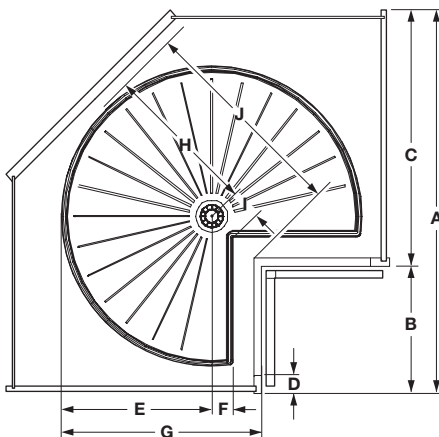

Kidney Shelf Lazy Susan – Three Tray Set

- Telescopic post fits inside cabinet heights 34"– 42"

Material: Polypropylene; Color: white

Diameter	Item No.	Enviro Pack	Packing
18"	542.94.711	542.94.711.BP	30 sets

For 90° corner cabinet with hinged, bi-fold door