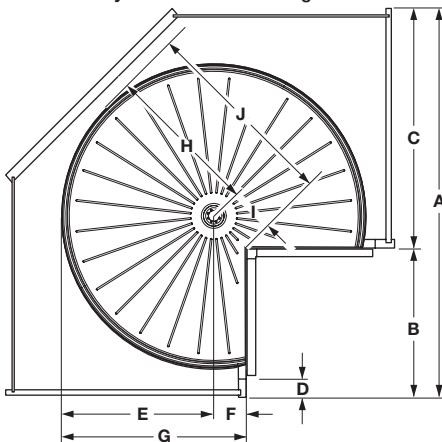

Lazy Susans

- Tested to 100,000 cycles
- Weight capacity per tray:
 - 18" – 28 lbs.
 - 24" – 50 lbs.
 - 28" – 70 lbs.
- Made in USA
- Telescopic post adjusts without tools
- Anti-slip ribs for sliding resistance
- Trays are safely secured with a steel pin through the post
- Rigid double wall tray construction guarantees a heavy weight carrying capacity
- Top and bottom tray height adjustment
- Single bump stop
- Inside tray rim height of 1 1/8"

Pie-Cut Lazy Susan

- Door height adjustment ($\pm 5\text{mm}$) without tools
- For revolving door applications
- Telescopic post fits inside cabinet heights 26" – 32"

Material: Polypropylene; Color: white

Diameter	Item No.	Enviro Pack	Packing
18"	542.94.751	542.94.751.BP	50 sets
24"	542.94.752	542.94.752.BP	20 sets
28"	542.94.754	542.94.754.BP	16 sets

Trays attached to revolving door

A	B	C	D (max.)	E	F	G	H	I	J	
33"	9"	24"	1 3/4"	18"	9 1/16"	1 3/4"	10 13/16"	9 1/16"	2 7/16"	11 1/2"
36"	12"	24"	1 3/4"	24"	11 13/16"	1 5/8"	13 7/16"	11 13/16"	2 5/16"	14 1/8"
36"	12"	24"	1 3/4"	28"	14 3/16"	3 9/16"	17 3/4"	14 3/16"	5 1/16"	19 1/4"

Dimensional data not binding. We reserve the right to alter specifications without notice.

Dimensions in mm
Inches are approximate