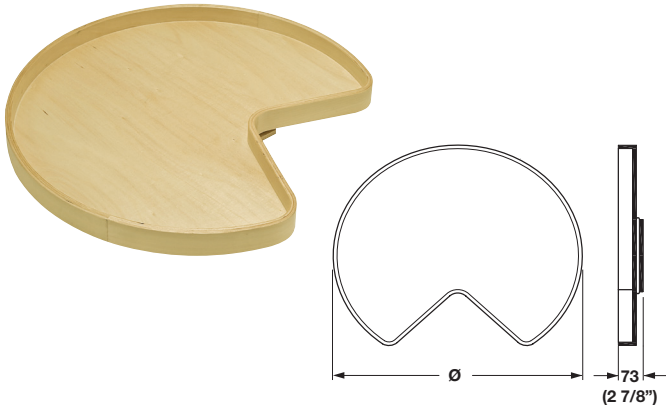

Revolving Shelves

- Shelf mount turntable with pre-attached hardware
- For use behind hinged doors

3

Kidney Shelf

- Shelf-mounted

Material: Maple

Diameter	Item No.
24"	542.58.125
28"	542.58.122
32"	542.58.123

Full Round Shelf

- Shelf-mounted

Material: Maple

Diameter	Item No.
18"	542.58.141
20"	542.58.144
24"	542.58.145
28"	542.58.142

Kidney Shelf Set

- Pole-mounted
- Shelf height can be adjusted to clear door hinges

Height: 654 – 816 mm (25 3/4 – 32 1/8")

Material: Maple

Diameter	Item No.
24"	542.58.135
28"	542.58.132
32"	542.58.133

Full Round Shelf Set

- Pole-mounted
- Shelf height can be adjusted to clear door hinges

Height: 654 – 816 mm (25 3/4 – 32 1/8")

Material: Maple

Diameter	Item No.
18"	542.58.151
20"	542.58.154
24"	542.58.155
28"	542.58.152

Dimensions in mm
Inches are approximate

FC **3.12**