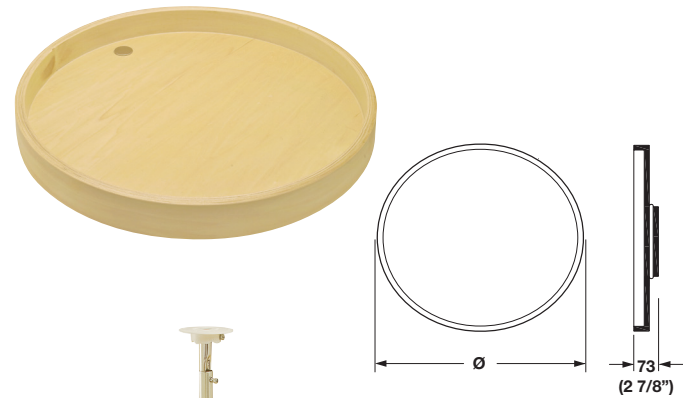

Revolving Shelves

- Shelf mount turntable with pre-attached hardware
- For use behind hinged doors

3

Kidney Shelf

- Shelf-mounted

Material: Maple

Diameter	Item No.
24"	542.58.125
28"	542.58.122
32"	542.58.123

Full Round Shelf

- Shelf-mounted

Material: Maple

Diameter	Item No.
18"	542.58.141
20"	542.58.144
24"	542.58.145
28"	542.58.142

Kidney Shelf Set

- Pole-mounted
- Shelf height can be adjusted to clear door hinges

Height: 654 – 816 mm (25 3/4 – 32 1/8")

Material: Maple

Diameter	Item No.
24"	542.58.135
28"	542.58.132
32"	542.58.133

Full Round Shelf Set

- Pole-mounted
- Shelf height can be adjusted to clear door hinges

Height: 654 – 816 mm (25 3/4 – 32 1/8")

Material: Maple

Diameter	Item No.
18"	542.58.151
20"	542.58.154
24"	542.58.155
28"	542.58.152

Dimensions in mm
Inches are approximate

FC **3.12**