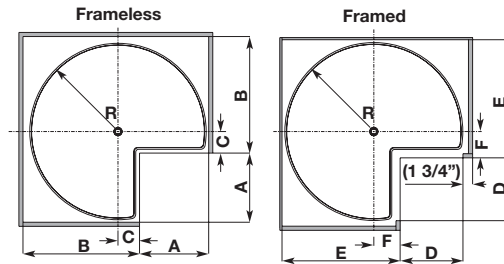

Revolving Three-quarter Round Pie-Cut

- Bearing is pre-mounted and comes ready to install
- Shelf-mounted

Arena Plus Tray Set

- Entire floor space of shelf can be used
- Bottom mounted
- For use behind hinged doors

Material: Shelf: Melamine; Surround: Steel, powder-coated

Non Slip

Size	Radius R	A	B	C	D	E	F	Champagne/ Maple	Chrome/ Maple	Chrome/ White
711 (28")	355 (14")	294 (11 9/16")	444.5 (17 1/2")	74.5 (2 15/16")	268 (10 9/16")	464 (18 1/4")	94 (3 11/16")	541.11.852	541.11.152	541.11.252
813 (32")	410 (16 1/8")	321 (12 10/16")	527 (20 3/4")	102 (4")	289 (11 3/8")	546 (21 1/2")	121 (4 3/4")	541.11.853	541.11.153	541.11.253

Dimensional data not binding. We reserve the right to alter specifications without notice.

3

Dimensions in mm
Inches are approximate