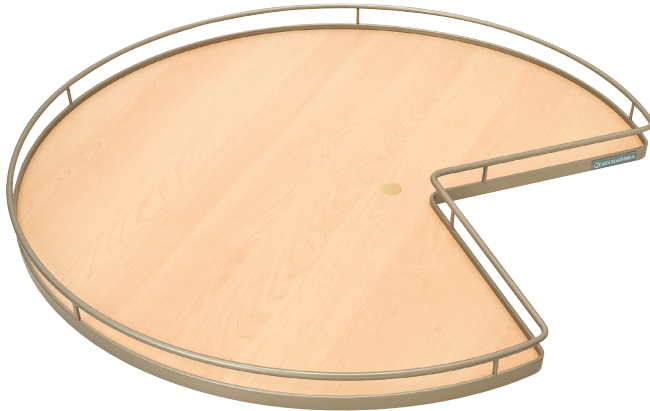

Revolving Three-quarter Round Pie-Cut

- Bearing is pre-mounted and comes ready to install
- Shelf-mounted

Arena Plus Tray Set

- Entire floor space of shelf can be used
- Bottom mounted
- For use behind hinged doors

Material: Shelf: Melamine; Surround: Steel, powder-coated

Non Slip

Size	Radius R	A	B	C	D	E	F	Champagne/ Maple	Chrome/ Maple	Chrome/ White
711 (28")	355 (14")	294 (11 9/16")	444.5 (17 1/2")	74.5 (2 15/16")	268 (10 9/16")	464 (18 1/4")	94 (3 11/16")	541.11.852	541.11.152	541.11.252
813 (32")	410 (16 1/8")	321 (12 10/16")	527 (20 3/4")	102 (4")	289 (11 3/8")	546 (21 1/2")	121 (4 3/4")	541.11.853	541.11.153	541.11.253