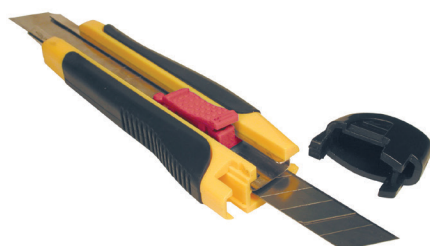

Markings every 1/4" allowing you to trim the depth of the ETR

Electric Trim Ring

- Add a nice professional finishing touch to your installation work
- Designed for single or double outlets

Description	Item No.
single	827.57.700
double	827.57.710

Tri-Blade Utility Knife

- Comfortable rubber grip
- Store 2 extra blades in knife
- Retractable, self-locking blade

Material: Housing: Plastic
Blades: Steel
Hand grip: Rubber

Item No.
000.33.130

Replacement Blades

- 10 blades

Item No.
000.33.131

Flush Cut Trimmers, Single

- Flush cuts edgework with the end of a panel
- Flush cuts brad nails
- Easy to sharpen

Material: Steel

Item No.
006.13.470

Note

Not recommended for 3 mm or thicker edgework

FastBreak

- Great for any width
- Sand two edges at once
- Storage for extra sandpaper

Material: Plastic

Color	Item No.
red	005.51.930

Dimensional data not binding. We reserve the right to alter specifications without notice.