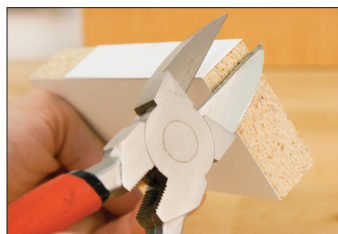

Markings every 1/4" allowing you to trim the depth of the ETR

Electric Trim Ring

- Add a nice professional finishing touch to your installation work
- Designed for single or double outlets

Description	Item No.
single	827.57.700
double	827.57.710

Tri-Blade Utility Knife

- Comfortable rubber grip
- Store 2 extra blades in knife
- Retractable, self-locking blade

Material: Housing: Plastic
Blades: Steel
Hand grip: Rubber

Item No.
000.33.130

Replacement Blades

- 10 blades

Item No.
000.33.131

Flush Cut Trimmers, Single

- Flush cuts edgework with the end of a panel
- Flush cuts brad nails
- Easy to sharpen

Material: Steel

Item No.
006.13.470

Note

Not recommended for 3 mm or thicker edgework