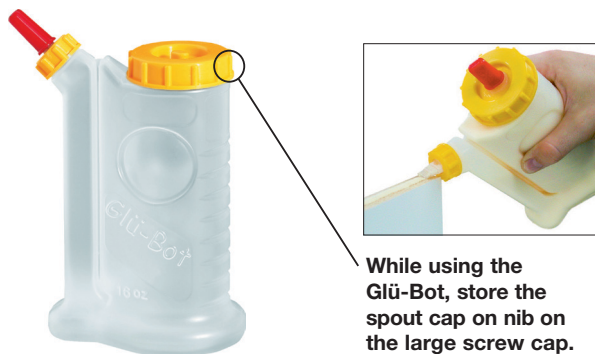

Titebond® Wood Filler

- Latex-based, no-shrink formula for quick, easy repairs of chips, holes and cracks in wood
- Excellent sandability and holding power
- Can be stained or painted
- Nonflammable formula cleans up with soap and water before drying

Size	Item No.
8 oz.	003.16.001
16 oz	003.16.002

Empty Glue Bottle and Cap

Description	Item No.
empty glue bottle	003.48.000
cap with control tip	003.48.090

Glü-Bot

- Spill-proof nozzle
- Easy-squeeze bottle
- Vacuum valve keeps glue level high...even when you're getting low
- Puts the glue where you want it
- Essential for every craftsman

Size	Item No.
16 oz.	003.49.802

Guide

- For a clean, straight line without going over the edge
- For 3/4" materials

Item No.
003.49.808

Packing: 5 pcs.

Blade and Yorker Tips

Description	Item No.
blade tips	003.49.806
yorker tips	003.49.805

Packing: 5 pcs.

Lid and Retaining Ring

Size	Item No.
16 oz.	003.49.803

Packing: 5 pcs.

Glü-Bot Red Caps

Size	Item No.
16 oz.	003.49.804

Packing: 5 pcs.

Dimensional data not binding. We reserve the right to alter specifications without notice.