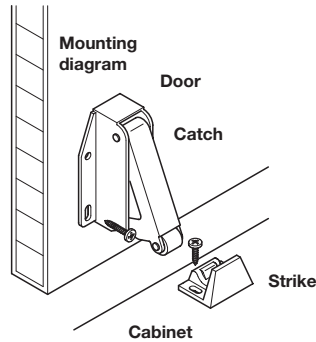

Mini-Latch Automatic Spring Catch

- Screw-mounted
- The release function can be activated with light pressure on the door
- Door opens automatically
- To close door light pressure against door is required

Material: Catch: Plastic/Steel combination; Strike: Plastic

Color	Item No.
white	245.54.701
brown w/Häfele logo	245.54.514

Quick-Latch Automatic Spring Catch

- Screw-mounted

Material: Catch: Steel; Strike: Plastic; Color: white