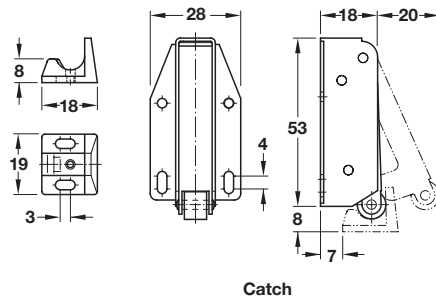

Mini-Latch Automatic Spring Catch

- Screw-mounted
- The release function can be activated with light pressure on the door
- Door opens automatically
- To close door light pressure against door is required

Material: Catch: Plastic/Steel combination; Strike: Plastic

Color	Item No.
white	245.54.701
brown w/Häfele logo	245.54.514

Quick-Latch Automatic Spring Catch

- Screw-mounted

Material: Catch: Steel; Strike: Plastic; Color: white