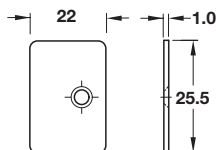

- Screw-mounted
- For wood doors, in combination with automatic spring or magnetic catches

Material: Steel

Finish	Item No.
bronzed	246.36.390

Dimensional data not binding. We reserve the right to alter specifications without notice.