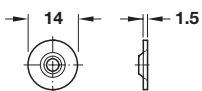

For Magnetic Pressure Catches

- Screw-mounted
- For wood doors, in combination with automatic spring or magnetic catches

Material: Steel

Finish	Item No.
galvanized	245.63.997
bronzed	245.63.291

- Screw-mounted
- For wood doors, in combination with magnetic catches