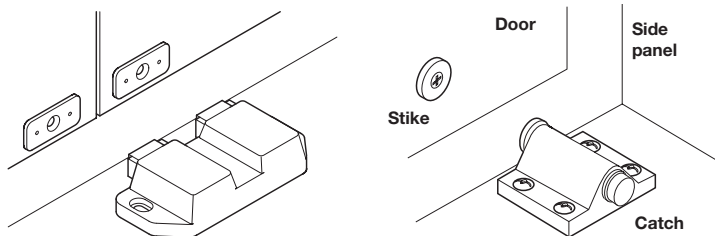

For Magnetic Pressure Catches

- Screw-mounted
- For wood doors, in combination with automatic spring or magnetic catches

Material: Steel

Finish	Item No.
galvanized	245.63.997
bronzed	245.63.291

- Screw-mounted
- For wood doors, in combination with magnetic catches