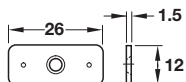

For Magnetic Pressure Catches

- Screw-mounted
- For wood doors, in combination with automatic spring or magnetic catches

Material: Steel

Finish	Item No.
galvanized	245.63.997
bronzed	245.63.291

- Screw-mounted
- For wood doors, in combination with magnetic catches