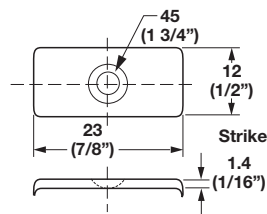

Inset Application

Overlay Application

- With extra long throw of 40 mm ( 1 19/32")
- Longer throw (push) than regular catches
- Works with thick doors
- Allows greater clearance for opening the door
- Magnetic pull: 2.4 kg

Material: Catch: ABS; Strike: Metal; Finish: yellow galvanized

Color	Item No.
white	245.61.740
brown	245.61.140

**Supplied With**  
Screws

- With extra long throws
- Extremely reliable
- Longer throw (push) than other catches
- For overlay door, give 3 mm (1/8" gap between door and cabinet frame for pushing space)
- Magnetic pull: 1.4 kg

Material: Catch: ABS; Strike: Metal; Finish: yellow galvanized

Color	Item No.
white	245.61.730
brown	245.61.330

**Supplied With**  
Screws

Dimensional data not binding. We reserve the right to alter specifications without notice.