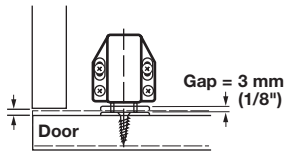

Inset Application

Overlay Application

- With extra long throw of 40 mm ( 1 19/32")
- Longer throw (push) than regular catches
- Works with thick doors
- Allows greater clearance for opening the door
- Magnetic pull: 2.4 kg

Material: Catch: ABS; Strike: Metal; Finish: yellow galvanized

Color	Item No.
white	245.61.740
brown	245.61.140

**Supplied With**  
Screws

- With extra long throws
- Extremely reliable
- Longer throw (push) than other catches
- For overlay door, give 3 mm (1/8" gap between door and cabinet frame for pushing space)
- Magnetic pull: 1.4 kg