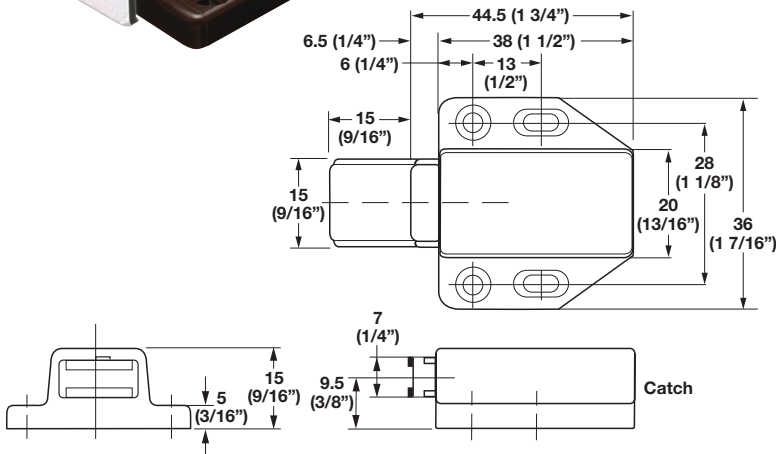

Inset Application

Overlay Application

- With extra long throw of 40 mm ( 1 19/32")
- Longer throw (push) than regular catches
- Works with thick doors
- Allows greater clearance for opening the door
- Magnetic pull: 2.4 kg

Material: Catch: ABS; Strike: Metal; Finish: yellow galvanized

Color	Item No.
white	245.61.740
brown	245.61.140

**Supplied With**  
Screws

- With extra long throws
- Extremely reliable
- Longer throw (push) than other catches
- For overlay door, give 3 mm (1/8" gap between door and cabinet frame for pushing space)
- Magnetic pull: 1.4 kg

Material: Catch: ABS; Strike: Metal; Finish: yellow galvanized

Color	Item No.
white	245.61.730
brown	245.61.330

**Supplied With**  
Screws

Dimensional data not binding. We reserve the right to alter specifications without notice.