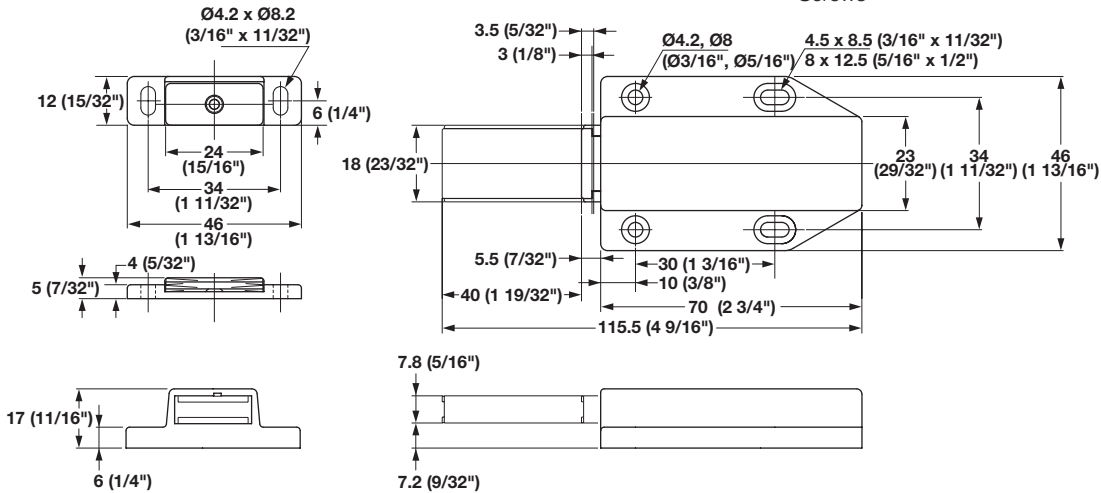

Inset Application

Overlay Application

- With extra long throw of 40 mm ( 1 19/32")
- Longer throw (push) than regular catches
- Works with thick doors
- Allows greater clearance for opening the door
- Magnetic pull: 2.4 kg

Material: Catch: ABS; Strike: Metal; Finish: yellow galvanized

Color	Item No.
white	245.61.740
brown	245.61.140

**Supplied With**  
Screws

- With extra long throws
- Extremely reliable
- Longer throw (push) than other catches
- For overlay door, give 3 mm (1/8" gap between door and cabinet frame for pushing space)
- Magnetic pull: 1.4 kg

Material: Catch: ABS; Strike: Metal; Finish: yellow galvanized

Color	Item No.
white	245.61.730
brown	245.61.330

**Supplied With**  
Screws

Dimensional data not binding. We reserve the right to alter specifications without notice.