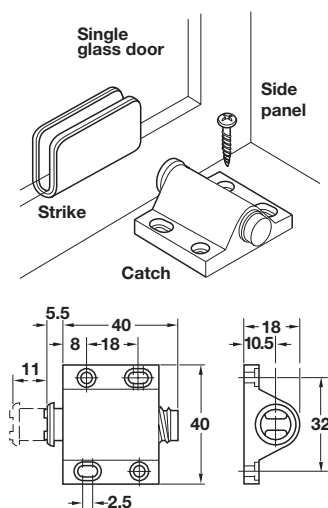

- Screw-mounted

Material: Plastic

Color	Item No.
white	245.61.724
brown	245.61.126
black	245.61.322

- Screw-mounted
- Measurements are approx. ± 0.5 mm

Material: Plastic

Color	Item No.
black	245.60.389

- Screw-mounted
- Suitable for wood doors and furniture

Material: Plastic

Color	Item No.
black	245.80.310

Note

Matching strikes must be ordered separately