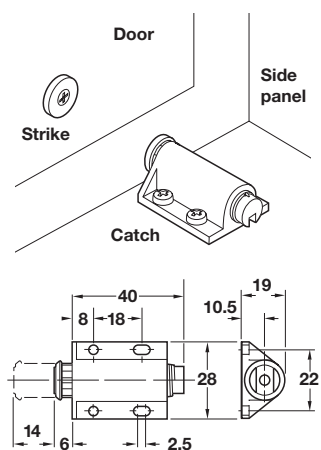

- Screw-mounted

Material: Plastic

Color	Item No.
white	245.61.724
brown	245.61.126
black	245.61.322

- Screw-mounted
- Measurements are approx. ± 0.5 mm

Material: Plastic

Color	Item No.
black	245.60.389

- Screw-mounted
- Suitable for wood doors and furniture

Material: Plastic

Color	Item No.
black	245.80.310

Note

Matching strikes must be ordered separately