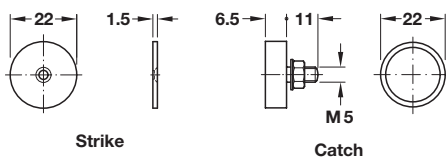

Magnet

- For metal cabinets
- Holding power (approximately) 3 kg

Material: Catch: Metal; Strike: Steel

Item No.
246.96.008