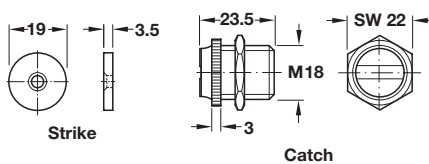

Press-fit

- Holding power (approximately) 4 kg

Material: Catch: Plastic; Strike: Steel

Color	Item No.
white	246.13.740

Screw-mount

- Holding power (approximately) 4 – 5 kg

Material: Catch: Plastic; Strike: Steel

Color	Item No.
white	246.17.703
black	246.11.309

Screw-mount Magnet

- With inside mounting hole
- Low-profile magnet
- For metal cabinets
- Inside mounting Ø5 mm diameter
- No strike needed for metal doors
- Holding power (approximately) 3.6 kg

Material: Steel

Finish	Item No.
zinc-plated	246.86.025

Dimensional data not binding. We reserve the right to alter specifications without notice.

Magnet

- For metal cabinets
- Holding power (approximately) 7 kg