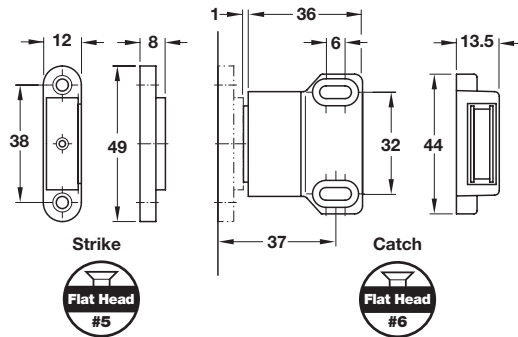

Press-fit

- Holding power (approximately) 4 kg

Material: Catch: Plastic; Strike: Steel

Color	Item No.
white	246.13.740

Screw-mount

- Holding power (approximately) 4 – 5 kg

Material: Catch: Plastic; Strike: Steel

Color	Item No.
white	246.17.703
black	246.11.309

Screw-mount Magnet

- With inside mounting hole
- Low-profile magnet
- For metal cabinets
- Inside mounting Ø5 mm diameter
- No strike needed for metal doors
- Holding power (approximately) 3.6 kg

Material: Steel

Finish	Item No.
zinc-plated	246.86.025

Dimensional data not binding. We reserve the right to alter specifications without notice.

Magnet

- For metal cabinets
- Holding power (approximately) 7 kg

Material: Catch: Metal; Strike: Steel

Item No.
246.95.010

Magnet

- For metal cabinets
- Holding power (approximately) 3 kg

Material: Catch: Metal; Strike: Steel

Item No.
246.96.008