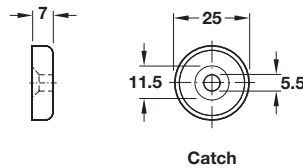

Press-fit

- Holding power (approximately) 4 kg

Material: Catch: Plastic; Strike: Steel

Color	Item No.
white	246.13.740

Screw-mount

- Holding power (approximately) 4 – 5 kg

Material: Catch: Plastic; Strike: Steel

Color	Item No.
white	246.17.703
black	246.11.309

Screw-mount Magnet

- With inside mounting hole
- Low-profile magnet
- For metal cabinets
- Inside mounting Ø5 mm diameter
- No strike needed for metal doors
- Holding power (approximately) 3.6 kg

Material: Steel

Finish	Item No.
zinc-plated	246.86.025

Dimensional data not binding. We reserve the right to alter specifications without notice.

Magnet

- For metal cabinets
- Holding power (approximately) 7 kg