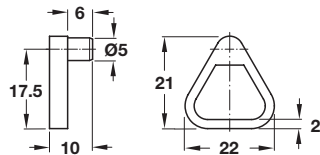

**Ø3 mm**

- 32 mm intervals
- Shelf thickness: variable

Material: Plastic

Color	Item No.
white	282.28.711

**Ø5 mm**

- 32 mm intervals
- Shelf thickness: variable

Material: Plastic

Color	Item No.
white	282.28.702

**Ø5 mm**

- For insertion in Ø5 mm system holes
- 32 mm intervals
- Shelf thickness: 16 mm

Material: Plastic

Color	Item No.
white	282.28.727

**Ø5 mm**

- 32 mm intervals
- Shelf thickness: 19 mm

Material: Plastic