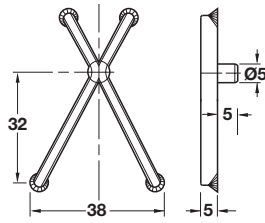

**Ø3 mm**

- 32 mm intervals
- Shelf thickness: variable

Material: Plastic

Color	Item No.
white	282.28.711

**Ø5 mm**

- 32 mm intervals
- Shelf thickness: variable

Material: Plastic

Color	Item No.
white	282.28.702

**Ø5 mm**

- For insertion in Ø5 mm system holes
- 32 mm intervals
- Shelf thickness: 16 mm

Material: Plastic

Color	Item No.
white	282.28.727

**Ø5 mm**

- 32 mm intervals
- Shelf thickness: 19 mm

Material: Plastic