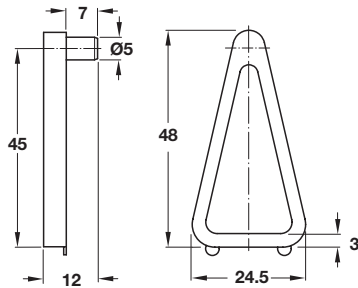

**Ø3 mm**

- 32 mm intervals
- Shelf thickness: variable

Material: Plastic

Color	Item No.
white	282.28.711

**Ø5 mm**

- 32 mm intervals
- Shelf thickness: variable

Material: Plastic

Color	Item No.
white	282.28.702

**Ø5 mm**

- For insertion in Ø5 mm system holes
- 32 mm intervals
- Shelf thickness: 16 mm

Material: Plastic

Color	Item No.
white	282.28.727

**Ø5 mm**

- 32 mm intervals
- Shelf thickness: 19 mm

Material: Plastic