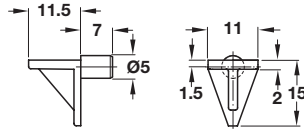

Ø5 mm

Material: Plastic

Color	Item No.
white	282.36.704

Ø5 mm

- Load bearing capacity: 165 lbs.

Material: Plastic

Color	Item No.
white	283.63.715
beige	283.63.411

Ø5 mm

- With spring clip

Material: Plastic

Color	Item No.
white	282.33.703
beige	282.33.409
brown	282.33.105
black	282.33.301

Ø5 mm

- Angular with collar

Material: Plastic, transparent

Color	Item No.
white	282.22.013

Ø5 mm

- Provides invisible mounting for grooved shelf

Material: Plastic

Color	Item No.
white	282.21.703
brown	282.21.105

Dimensional data not binding. We reserve the right to alter specifications without notice.