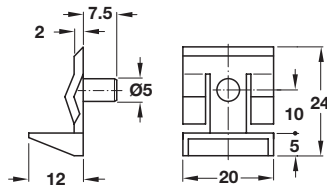

Ø5 mm

Material: Plastic

Color	Item No.
white	282.36.704

Ø5 mm

- Load bearing capacity: 165 lbs.

Material: Plastic

Color	Item No.
white	283.63.715
beige	283.63.411

Ø5 mm

- With spring clip

Material: Plastic

Color	Item No.
white	282.33.703
beige	282.33.409
brown	282.33.105
black	282.33.301

Ø5 mm

- Angular with collar

Material: Plastic, transparent

Color	Item No.
white	282.22.013

Ø5 mm

- Provides invisible mounting for grooved shelf

Material: Plastic

Color	Item No.
white	282.21.703
brown	282.21.105

Dimensional data not binding. We reserve the right to alter specifications without notice.