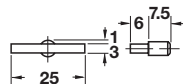

Ø5 mm

Material: Plastic

Color	Item No.
white	282.36.704

Ø5 mm

- Load bearing capacity: 165 lbs.

Material: Plastic

Color	Item No.
white	283.63.715
beige	283.63.411

Ø5 mm

- With spring clip

Material: Plastic

Color	Item No.
white	282.33.703
beige	282.33.409
brown	282.33.105
black	282.33.301

Ø5 mm

- Angular with collar

Material: Plastic, transparent

Color	Item No.
white	282.22.013

Ø5 mm

- Provides invisible mounting for grooved shelf

Material: Plastic

Color	Item No.
white	282.21.703
brown	282.21.105

Dimensional data not binding. We reserve the right to alter specifications without notice.