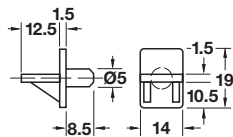

Ø5 mm

Material: Plastic

Color	Item No.
white	282.36.704

Ø5 mm

- Load bearing capacity: 165 lbs.

Material: Plastic

Color	Item No.
white	283.63.715
beige	283.63.411

Ø5 mm

- With spring clip

Material: Plastic

Color	Item No.
white	282.33.703
beige	282.33.409
brown	282.33.105
black	282.33.301

Ø5 mm

- Angular with collar

Material: Plastic, transparent

Color	Item No.
white	282.22.013

Ø5 mm

- Provides invisible mounting for grooved shelf

Material: Plastic

Color	Item No.
white	282.21.703
brown	282.21.105

Dimensional data not binding. We reserve the right to alter specifications without notice.