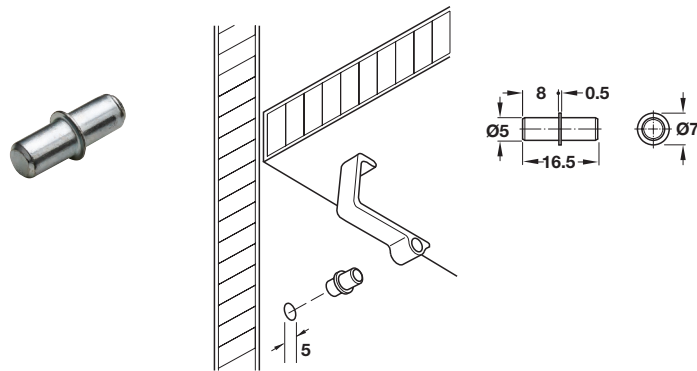

Ø5 mm

- Locks the shelf firmly in position
- For installation in Ø5 mm system holes
- For shelf thickness of 19 mm

Material: Plastic

Color	Item No.
beige	282.16.471

Ø5 mm

- Load capacity: 75 lbs.

Material: Steel

Finish	Item No.
bronzed	282.43.101
zinc-plated	282.43.905

Ø5 mm

- With steel pin

Material: Plastic; Pin: Steel, galvanized

Color	Item No.
white	282.12.705
beige	282.27.509
black	282.27.303
brown	282.12.105
transparent	282.12.405

Ø3 mm

- With steel pin
- Load capacity: 80 lbs.

Material: Plastic; Pin: Steel, galvanized

Item No.
282.12.403

Dimensional data not binding. We reserve the right to alter specifications without notice.