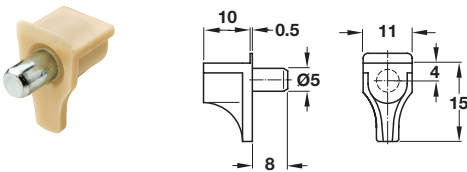

Ø5 mm

- Locks the shelf firmly in position
- For installation in Ø5 mm system holes
- For shelf thickness of 19 mm

Material: Plastic

Color	Item No.
beige	282.16.471

Ø5 mm

- Load capacity: 75 lbs.

Material: Steel

Finish	Item No.
bronzed	282.43.101
zinc-plated	282.43.905

Ø5 mm

- With steel pin

Material: Plastic; Pin: Steel, galvanized

Color	Item No.
white	282.12.705
beige	282.27.509
black	282.27.303
brown	282.12.105
transparent	282.12.405

Ø3 mm

- With steel pin
- Load capacity: 80 lbs.

Material: Plastic; Pin: Steel, galvanized

Item No.
282.12.403

Dimensional data not binding. We reserve the right to alter specifications without notice.