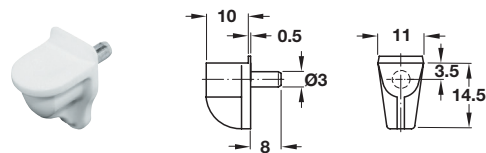

Ø5 mm

- Locks the shelf firmly in position
- For installation in Ø5 mm system holes
- For shelf thickness of 19 mm

Material: Plastic

Color	Item No.
beige	282.16.471

Ø5 mm

- Load capacity: 75 lbs.

Material: Steel

Finish	Item No.
bronzed	282.43.101
zinc-plated	282.43.905

Ø5 mm

- With steel pin

Material: Plastic; Pin: Steel, galvanized

Color	Item No.
white	282.12.705
beige	282.27.509
black	282.27.303
brown	282.12.105
transparent	282.12.405

Ø3 mm

- With steel pin
- Load capacity: 80 lbs.

Material: Plastic; Pin: Steel, galvanized

Item No.
282.12.403

Dimensional data not binding. We reserve the right to alter specifications without notice.