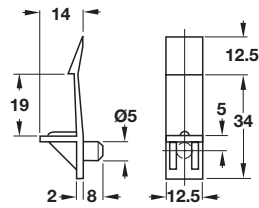

Ø5 mm

- Heavy-duty
- Double pin Ø5 mm for 32 mm system locks 3/4" or 1" shelves
- Load bearing capacity with 4 supports 300 lbs.

Material: Plastic

Color	Item No.
white	282.47.702
transparent	282.47.402

Ø5 mm

- With grooved plug and spring clip
- For wood shelves 19 mm (3/4") thick

Material: Plastic

Color	Item No.
white	282.17.736
beige	282.17.432

Ø1/4"

- With grooved plug and spring clip
- For wood shelves 12 mm (1/2") thick