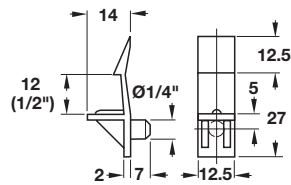

Ø5 mm

- Heavy-duty
- Double pin Ø5 mm for 32 mm system locks 3/4" or 1" shelves
- Load bearing capacity with 4 supports 300 lbs.

Material: Plastic

Color	Item No.
white	282.47.702
transparent	282.47.402

Ø5 mm

- With grooved plug and spring clip
- For wood shelves 19 mm (3/4") thick

Material: Plastic

Color	Item No.
white	282.17.736
beige	282.17.432

Ø1/4"

- With grooved plug and spring clip
- For wood shelves 12 mm (1/2") thick