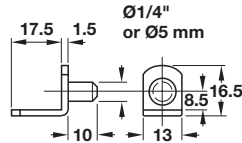

Ø1/4"

- Spoon-shaped, with riveted pin

Material: Steel

Finish/Color	Item No.
black	282.04.337
nickel-plated	282.04.739
brass-plated	282.04.533

Ø1/4"

- Angular, with riveted pin

Material: Steel

Finish/Color	Item No.	
brass-plated	282.11.565	2,500 pcs.
nickel-plated	282.11.761	2,500 pcs.
bronzed	282.11.163	1,000 pcs.

Ø1/4"

- Angular, with riveted pin and securing screw hole

Material: Steel

Finish	Item No.
brass-plated	282.11.556
nickel-plated	282.11.752
bronzed	282.11.154

Ø1/4"

- For glass shelves
- Angular, with riveted pin and protective cover

Material: Steel

Finish	Item No.
brass-plated	282.11.574

Ex-Cellent H® Ø5 mm

- Shelf clamp support for wood shelves from 16 – 22 mm

Material: Zinc die-cast

Finish	Item No.
nickel-plated	282.23.725