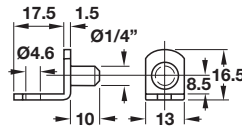

Ø1/4"

- Spoon-shaped, with riveted pin

Material: Steel

Finish/Color	Item No.
black	282.04.337
nickel-plated	282.04.739
brass-plated	282.04.533

Ø1/4"

- Angular, with riveted pin

Material: Steel

Finish/Color	Item No.	
brass-plated	282.11.565	2,500 pcs.
nickel-plated	282.11.761	2,500 pcs.
bronzed	282.11.163	1,000 pcs.

Ø1/4"

- Angular, with riveted pin and securing screw hole

Material: Steel

Finish	Item No.
brass-plated	282.11.556
nickel-plated	282.11.752
bronzed	282.11.154

Ø1/4"

- For glass shelves
- Angular, with riveted pin and protective cover

Material: Steel

Finish	Item No.
brass-plated	282.11.574

Ex-Cellent H® Ø5 mm

- Shelf clamp support for wood shelves from 16 – 22 mm

Material: Zinc die-cast

Finish	Item No.
nickel-plated	282.23.725