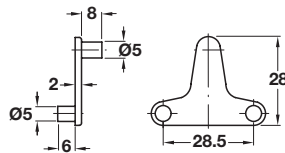

Ø1/4"

- Spoon-shaped, with riveted pin

Material: Steel

Finish/Color	Item No.
black	282.04.337
nickel-plated	282.04.739
brass-plated	282.04.533

Ø1/4"

- Angular, with riveted pin

Material: Steel

Finish/Color	Item No.	
brass-plated	282.11.565	2,500 pcs.
nickel-plated	282.11.761	2,500 pcs.
bronzed	282.11.163	1,000 pcs.

Ø1/4"

- Angular, with riveted pin and securing screw hole

Material: Steel

Finish	Item No.
brass-plated	282.11.556
nickel-plated	282.11.752
bronzed	282.11.154

Ø1/4"

- For glass shelves
- Angular, with riveted pin and protective cover

Material: Steel

Finish	Item No.
brass-plated	282.11.574

Ex-Cellent H® Ø5 mm

- Shelf clamp support for wood shelves from 16 – 22 mm

Material: Zinc die-cast

Finish	Item No.
nickel-plated	282.23.725