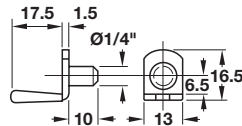

Ø1/4"

- Spoon-shaped, with riveted pin

Material: Steel

Finish/Color	Item No.
black	282.04.337
nickel-plated	282.04.739
brass-plated	282.04.533

Ø1/4"

- Angular, with riveted pin

Material: Steel

Finish/Color	Item No.	
brass-plated	282.11.565	2,500 pcs.
nickel-plated	282.11.761	2,500 pcs.
bronzed	282.11.163	1,000 pcs.

Ø1/4"

- Angular, with riveted pin and securing screw hole

Material: Steel

Finish	Item No.
brass-plated	282.11.556
nickel-plated	282.11.752
bronzed	282.11.154

Ø1/4"

- For glass shelves
- Angular, with riveted pin and protective cover

Material: Steel

Finish	Item No.
brass-plated	282.11.574

Ex-Cellent H® Ø5 mm

- Shelf clamp support for wood shelves from 16 – 22 mm

Material: Zinc die-cast

Finish	Item No.
nickel-plated	282.23.725