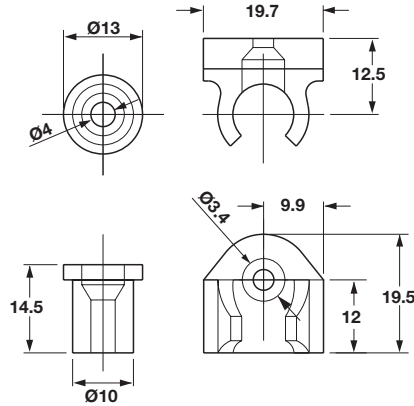

- Only vertical drilling is necessary
- Constructed of extremely durable material
- Easy to assemble & disassemble without tools

- An all-purpose connector for spacers/fillers, access panels and sink fronts
- Screws directly into wood or into a pre-drilled 5 mm hole if sleeves 042.98.051 are used

Material: Plastic

Color	Item No.
black	260.15.300

**Set Supplied With**

- 1 male part
- 1 female part

**Note**  
For false drawer fronts or entire pieces of furniture

**Note**  
Also may be used as a pivot