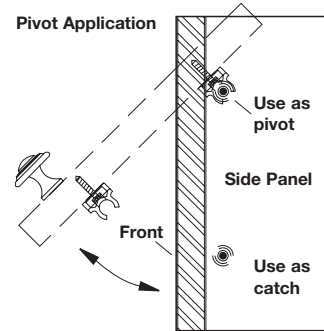

- Only vertical drilling is necessary
- Constructed of extremely durable material
- Easy to assemble & disassemble without tools

- An all-purpose connector for spacers/fillers, access panels and sink fronts
- Screws directly into wood or into a pre-drilled 5 mm hole if sleeves 042.98.051 are used

Material: Plastic

Color	Item No.
black	260.15.300

**Set Supplied With**

- 1 male part
- 1 female part

**Note**  
For false drawer fronts or entire pieces of furniture

**Note**  
Also may be used as a pivot