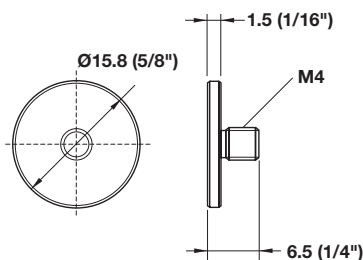

**Knob**

Material: Stainless Steel, matt

	Item No.
	133.62.000

**Adapter for Handles and Knobs**

- Suitable for all handles and knobs with M4 thread
- Screw-on adapter to handle or knob and proceed with the UV bonding onto the glass door

Material: Stainless Steel, matt

	Item No.
	133.60.000

**Sliding Glass Door Handle**

Material: Stainless Steel, matt

	Item No.
	151.77.001