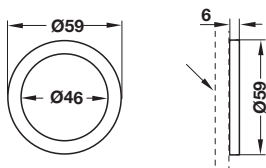

Sliding Glass Door Handle

Material: Stainless Steel, matt

	Item No.
	151.77.001