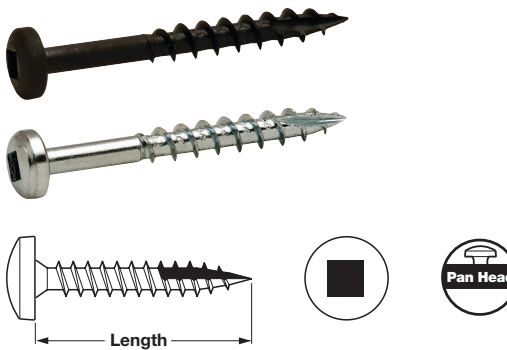

Pan Head Screws with #2 Phillips Drive

- Coarse thread for fast drive time and maximum holding power
- Case hardened for added strength
- Type 17 self-drilling point

Material: Steel

Øx Length	Thread type	Black Oxide	Zinc-plated	Packing
#6 x 1/2"	Full	010.83.041	010.83.941	1,000 pcs.
#6 x 5/8"	Full	010.83.043	010.83.943	1,000 pcs.
#6 x 3/4"	Full	010.83.045	010.83.945	1,000 pcs.
#6 x 1"	Full	010.83.046	010.83.946	1,000 pcs.
#6 x 1 1/4"	Partial	-	-	1,000 pcs.
#6 x 1 1/2"	Partial	010.83.049	-	1,000 pcs.
#6 x 1 3/4"	Partial	-	-	1,000 pcs.
#6 x 2"	Partial	-	-	1,000 pcs.
#8 x 1/2"	Full	010.83.061	010.83.961	1,000 pcs.
#8 x 5/8"	Full	010.83.063	010.83.963	1,000 pcs.
#8 x 3/4"	Full	010.83.065	010.83.965	1,000 pcs.
#8 x 1"	Full	010.83.066	010.83.966	1,000 pcs.
#8 x 1 1/4"	Partial	010.83.068	010.83.968	1,000 pcs.
#8 x 1 1/2"	Partial	010.83.069	010.83.969	500 pcs.
#8 x 1 3/4"	Partial	-	010.83.970	500 pcs.
#8 x 2"	Partial	-	010.83.971	500 pcs.
#8 x 2 1/4"	Partial	-	-	500 pcs.
#8 x 2 1/2"	Partial	010.83.074	-	500 pcs.
#8 x 2 3/4"	Partial	-	-	500 pcs.
#8 x 3"	Partial	-	-	500 pcs.