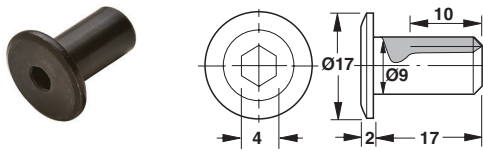

### 1/4-20 Joint Connector Bolt, Type JCB-B

Flat head Ø17 mm with M4 hexagon socket

Material: Steel

Length	Thread Length	Antique bronze	Black oxide	Nickel-plated
30	20	264.76.130	264.76.330	264.76.730
35	25	264.76.135	264.76.335	264.76.735
40	30	264.76.140	264.76.340	264.76.740
45	35	264.76.145	-	264.76.745
50	40	264.76.150	264.76.350	264.76.750
55	40	264.76.155	-	264.76.755
60	40	264.76.160	-	264.76.760
70	40	264.76.170	264.76.370	264.76.770
80	40	264.76.180	-	264.76.780
100	40	264.76.200	-	-

### 1/4-20 JCN Nut

- Screw-mounted
- 4 mm hexagonal socket Ø17 mm

Material: Steel

Finish	Item No.
antique bronze	267.10.116
black oxide	267.10.316
nickel-plated	267.10.616

### 1/4-20 Joint Connector Bolt, Type JCB-C

Flat head Ø13 mm with M4 hexagon socket

Material: Steel

Length	Thread Length	Nickel-plated	Black oxide
30	20	264.88.630	264.88.330
35	25	264.88.635	264.88.335
40	30	264.88.640	264.88.340
50	40	-	264.88.350
55	40	-	264.88.355
60	40	-	264.88.360
70	40	264.88.670	-

### 1/4-20 JCN Nut

- Screw-mounted
- 4 mm hexagonal socket Ø17 mm

Material: Steel

Finish	Item No.
nickel-plated	267.10.606