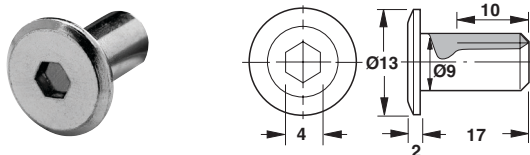

### 1/4-20 Joint Connector Bolt, Type JCB-B

Flat head Ø17 mm with M4 hexagon socket

Material: Steel

Length	Thread Length	Antique bronze	Black oxide	Nickel-plated
30	20	264.76.130	264.76.330	264.76.730
35	25	264.76.135	264.76.335	264.76.735
40	30	264.76.140	264.76.340	264.76.740
45	35	264.76.145	-	264.76.745
50	40	264.76.150	264.76.350	264.76.750
55	40	264.76.155	-	264.76.755
60	40	264.76.160	-	264.76.760
70	40	264.76.170	264.76.370	264.76.770
80	40	264.76.180	-	264.76.780
100	40	264.76.200	-	-

### 1/4-20 JCN Nut

- Screw-mounted
- 4 mm hexagonal socket Ø17 mm

Material: Steel

Finish	Item No.
antique bronze	267.10.116
black oxide	267.10.316
nickel-plated	267.10.616

### 1/4-20 Joint Connector Bolt, Type JCB-C

Flat head Ø13 mm with M4 hexagon socket

Material: Steel

Length	Thread Length	Nickel-plated	Black oxide
30	20	264.88.630	264.88.330
35	25	264.88.635	264.88.335
40	30	264.88.640	264.88.340
50	40	-	264.88.350
55	40	-	264.88.355
60	40	-	264.88.360
70	40	264.88.670	-

### 1/4-20 JCN Nut

- Screw-mounted
- 4 mm hexagonal socket Ø17 mm

Material: Steel

Finish	Item No.
nickel-plated	267.10.606