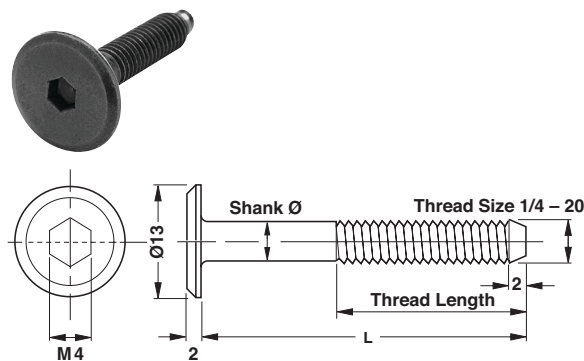

### 1/4-20 Joint Connector Bolt, Type JCB-B

Flat head Ø17 mm with M4 hexagon socket

Material: Steel

Length	Thread Length	Antique bronze	Black oxide	Nickel-plated
30	20	264.76.130	264.76.330	264.76.730
35	25	264.76.135	264.76.335	264.76.735
40	30	264.76.140	264.76.340	264.76.740
45	35	264.76.145	-	264.76.745
50	40	264.76.150	264.76.350	264.76.750
55	40	264.76.155	-	264.76.755
60	40	264.76.160	-	264.76.760
70	40	264.76.170	264.76.370	264.76.770
80	40	264.76.180	-	264.76.780
100	40	264.76.200	-	-

### 1/4-20 JCN Nut

- Screw-mounted
- 4 mm hexagonal socket Ø17 mm

Material: Steel

Finish	Item No.
antique bronze	267.10.116
black oxide	267.10.316
nickel-plated	267.10.616

### 1/4-20 Joint Connector Bolt, Type JCB-C

Flat head Ø13 mm with M4 hexagon socket

Material: Steel

Length	Thread Length	Nickel-plated	Black oxide
30	20	264.88.630	264.88.330
35	25	264.88.635	264.88.335
40	30	264.88.640	264.88.340
50	40	-	264.88.350
55	40	-	264.88.355
60	40	-	264.88.360
70	40	264.88.670	-

### 1/4-20 JCN Nut

- Screw-mounted
- 4 mm hexagonal socket Ø17 mm

Material: Steel

Finish	Item No.
nickel-plated	267.10.606